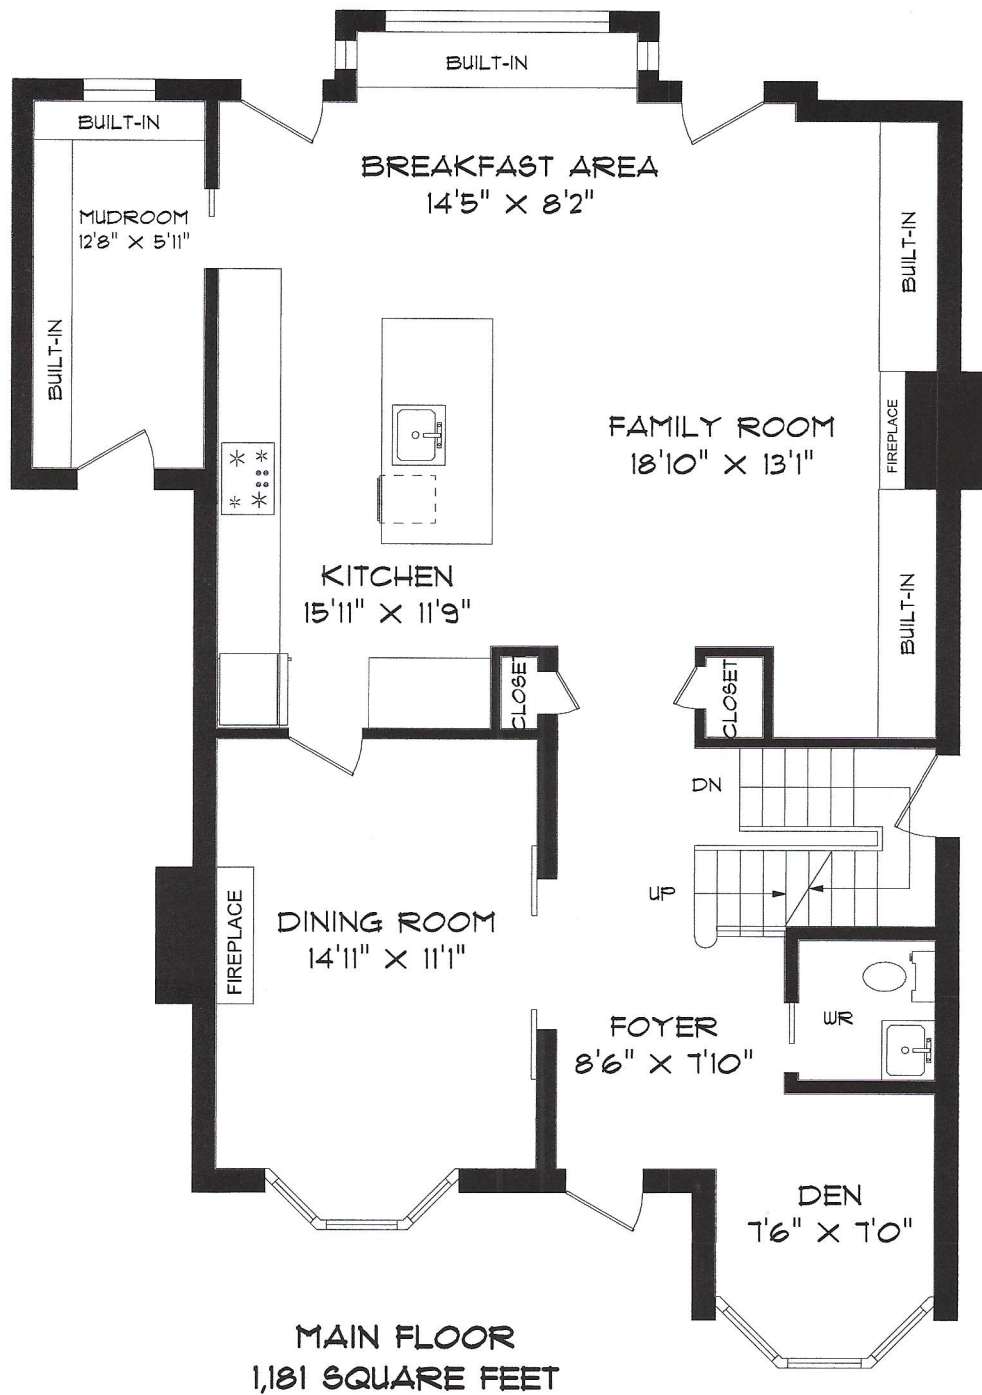

34 AUSTIN TERRACE

34 AUSTIN TERRACE

SECOND FLOOR
1,252 SQUARE FEET

PHONE 905-271-7010
FAX 905-271-4468
PLANS@PLANITMEASURING.COM

MEASURED ON JULY 25, 2016
ROOM SIZES SHOULD BE CONSIDERED APPROXIMATE
SINCE MEASUREMENTS ARE SUBJECT TO CERTIFICATION.
© 2016 PLANIT MEASURING®

34 AUSTIN TERRACE

THIRD FLOOR
746 SQUARE FEET

34 AUSTIN TERRACE