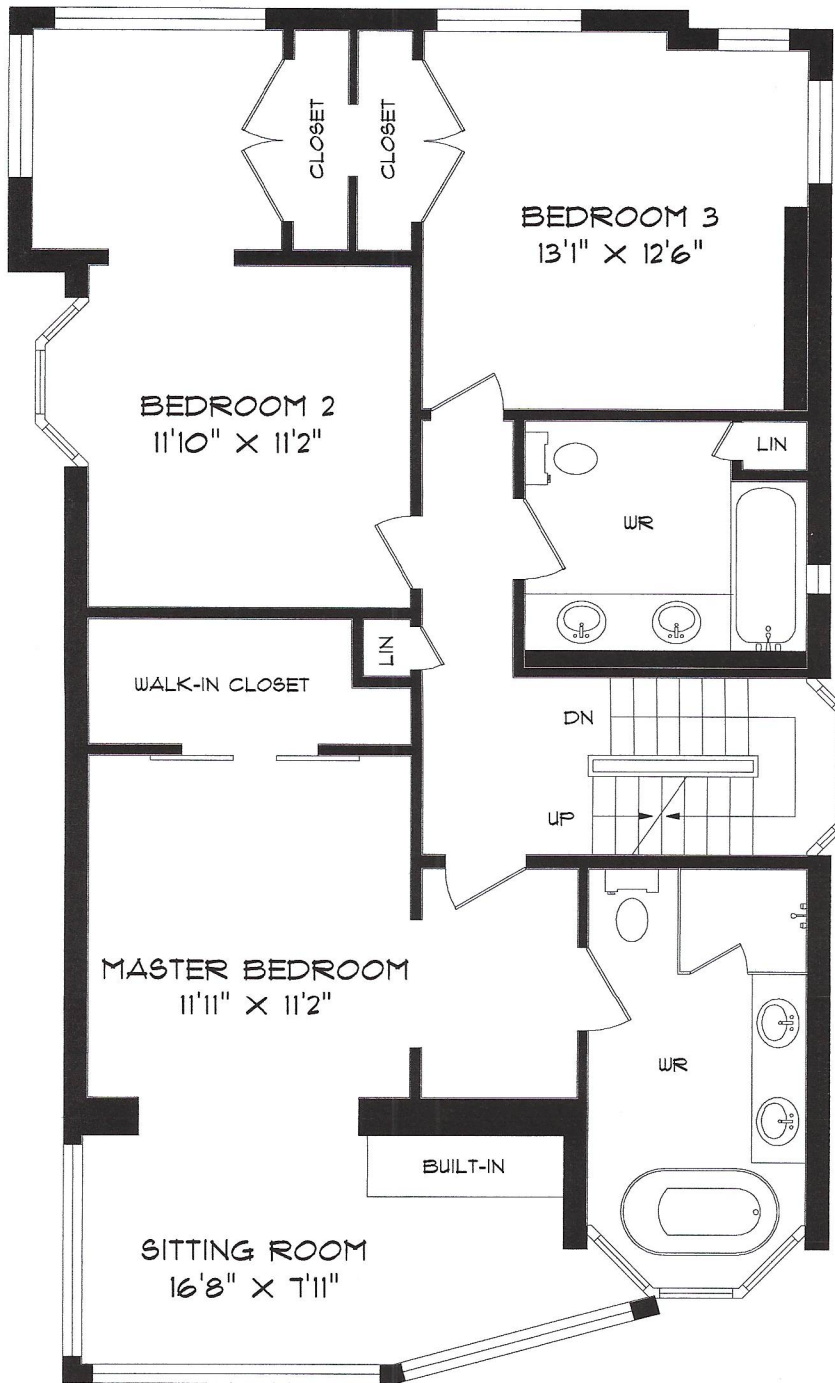

34 AUSTIN TERRACE

34 AUSTIN TERRACE

SECOND FLOOR
1,252 SQUARE FEET

PHONE 905-271-7010
FAX 905-271-4468
PLANS@PLANITMEASURING.COM

MEASURED ON JULY 25, 2016
ROOM SIZES SHOULD BE CONSIDERED APPROXIMATE
SINCE MEASUREMENTS ARE SUBJECT TO CERTIFICATION.
© 2016 PLANIT MEASURING®

34 AUSTIN TERRACE

THIRD FLOOR
746 SQUARE FEET

34 AUSTIN TERRACE