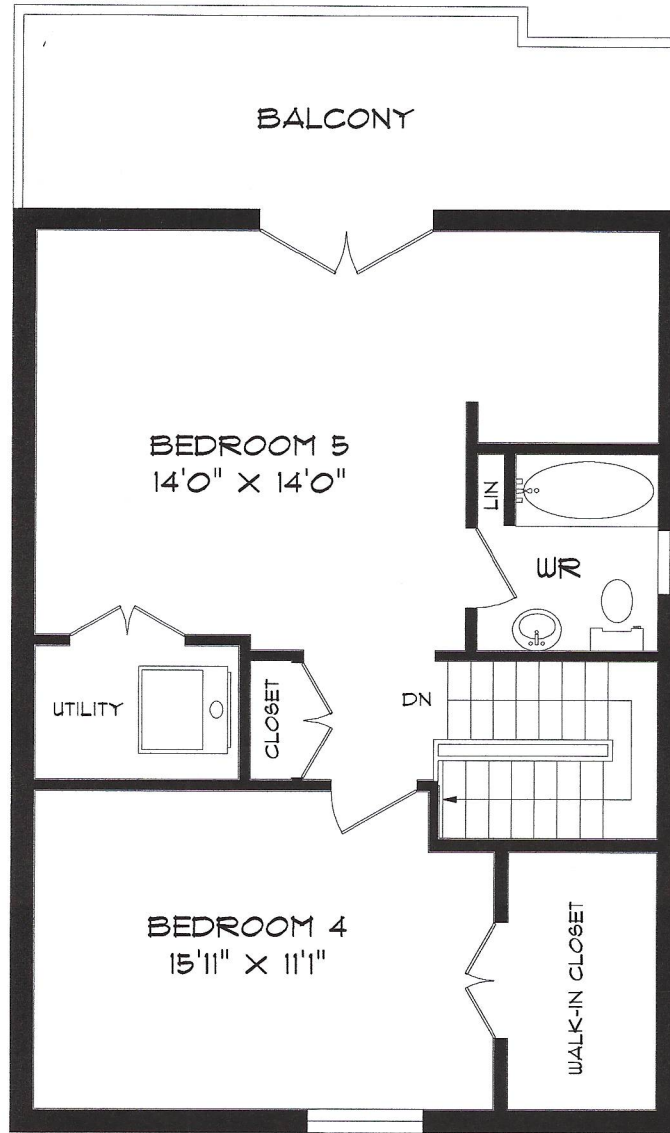

34 AUSTIN TERRACE

34 AUSTIN TERRACE

SECOND FLOOR
1,252 SQUARE FEET

PHONE 905-271-7010
FAX 905-271-4468
PLANS@PLANITMEASURING.COM

MEASURED ON JULY 25, 2016
ROOM SIZES SHOULD BE CONSIDERED APPROXIMATE
SINCE MEASUREMENTS ARE SUBJECT TO CERTIFICATION.
© 2016 PLANIT MEASURING®

34 AUSTIN TERRACE

THIRD FLOOR
746 SQUARE FEET

34 AUSTIN TERRACE