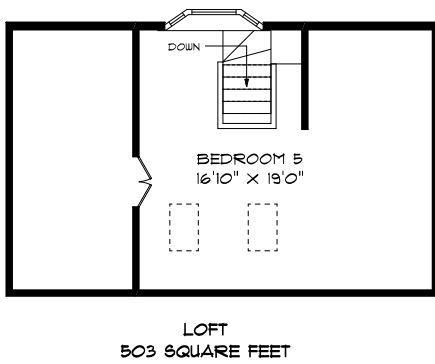

# 91 BRAEMORE GARDENS

PHONE 905-271-7010  
FAX 905-271-4468  
PLANS@PLANITMEASURING.COM

MEASURED ON JANUARY 13, 2017  
ROOM SIZES SHOULD BE CONSIDERED APPROXIMATE  
SINCE MEASUREMENTS ARE SUBJECT TO CERTIFICATION.

© 2017 PLANIT MEASURING®