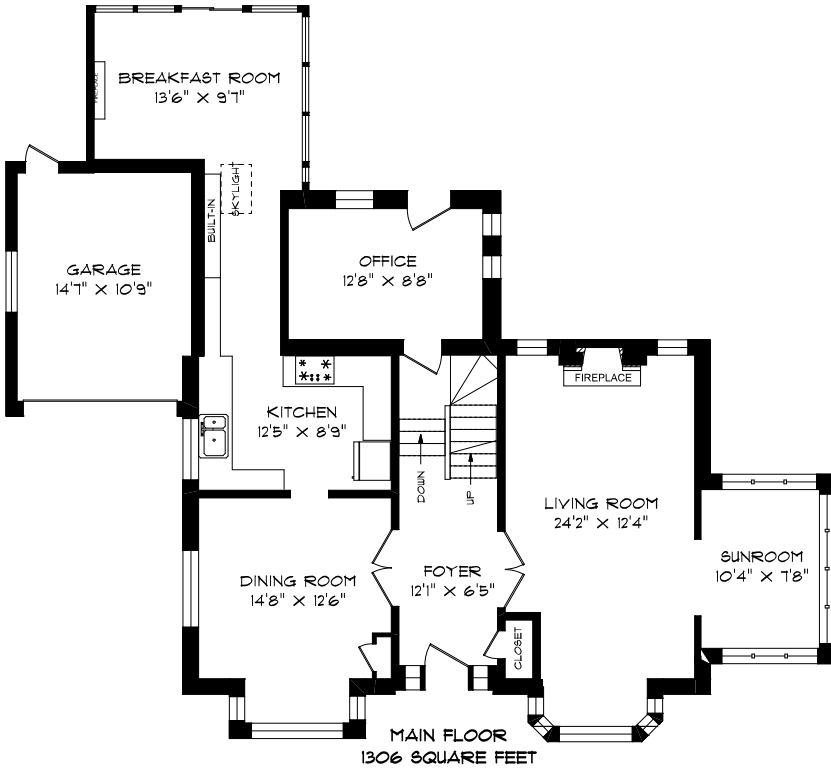

# 91 BRAEMORE GARDENS

PHONE 905-271-7010  
FAX 905-271-4468  
PLANS@PLANITMEASURING.COM

MEASURED ON JANUARY 13, 2017  
ROOM SIZES SHOULD BE CONSIDERED APPROXIMATE  
SINCE MEASUREMENTS ARE SUBJECT TO CERTIFICATION.

© 2017 PLANIT MEASURING®