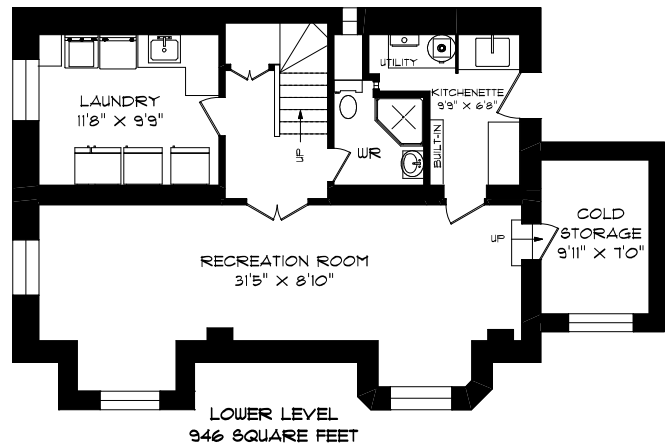

# 91 BRAEMORE GARDENS

PHONE 905-271-7010  
FAX 905-271-4468  
PLANS@PLANITMEASURING.COM

MEASURED ON JANUARY 13, 2017  
ROOM SIZES SHOULD BE CONSIDERED APPROXIMATE  
SINCE MEASUREMENTS ARE SUBJECT TO CERTIFICATION.

© 2017 PLANIT MEASURING®