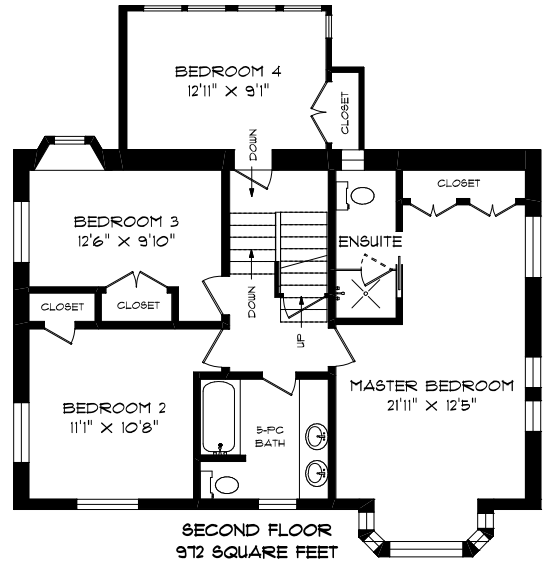

# 91 BRAEMORE GARDENS

PHONE 905-271-7010  
FAX 905-271-4468  
PLANS@PLANITMEASURING.COM

MEASURED ON JANUARY 13, 2017  
ROOM SIZES SHOULD BE CONSIDERED APPROXIMATE  
SINCE MEASUREMENTS ARE SUBJECT TO CERTIFICATION.

© 2017 PLANIT MEASURING®