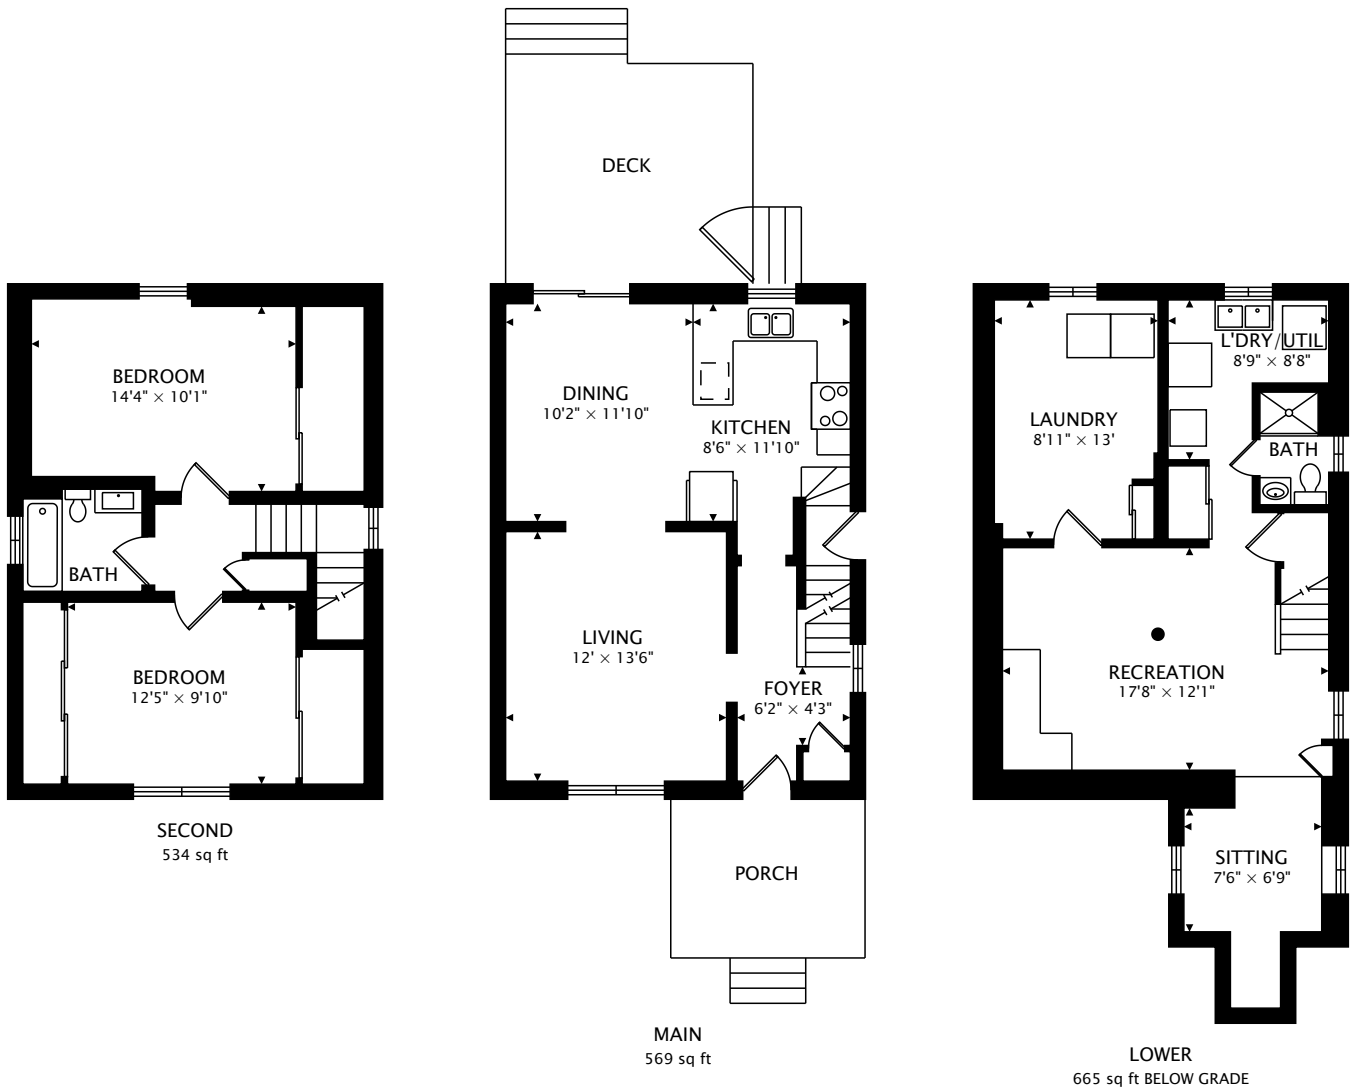

544 NORTHCLIFFE BOULEVARD

TORONTO, ONTARIO M6E 3L7

TOTAL
1102 sq ft + 665 sq ft BELOW GRADE

CAPTURED ON: 3 JUN 2020
DIMENSIONS, AREAS, LAYOUTS AND DETAILS ARE APPROXIMATE AND SHOULD BE CONSIDERED ILLUSTRATIVE ONLY.