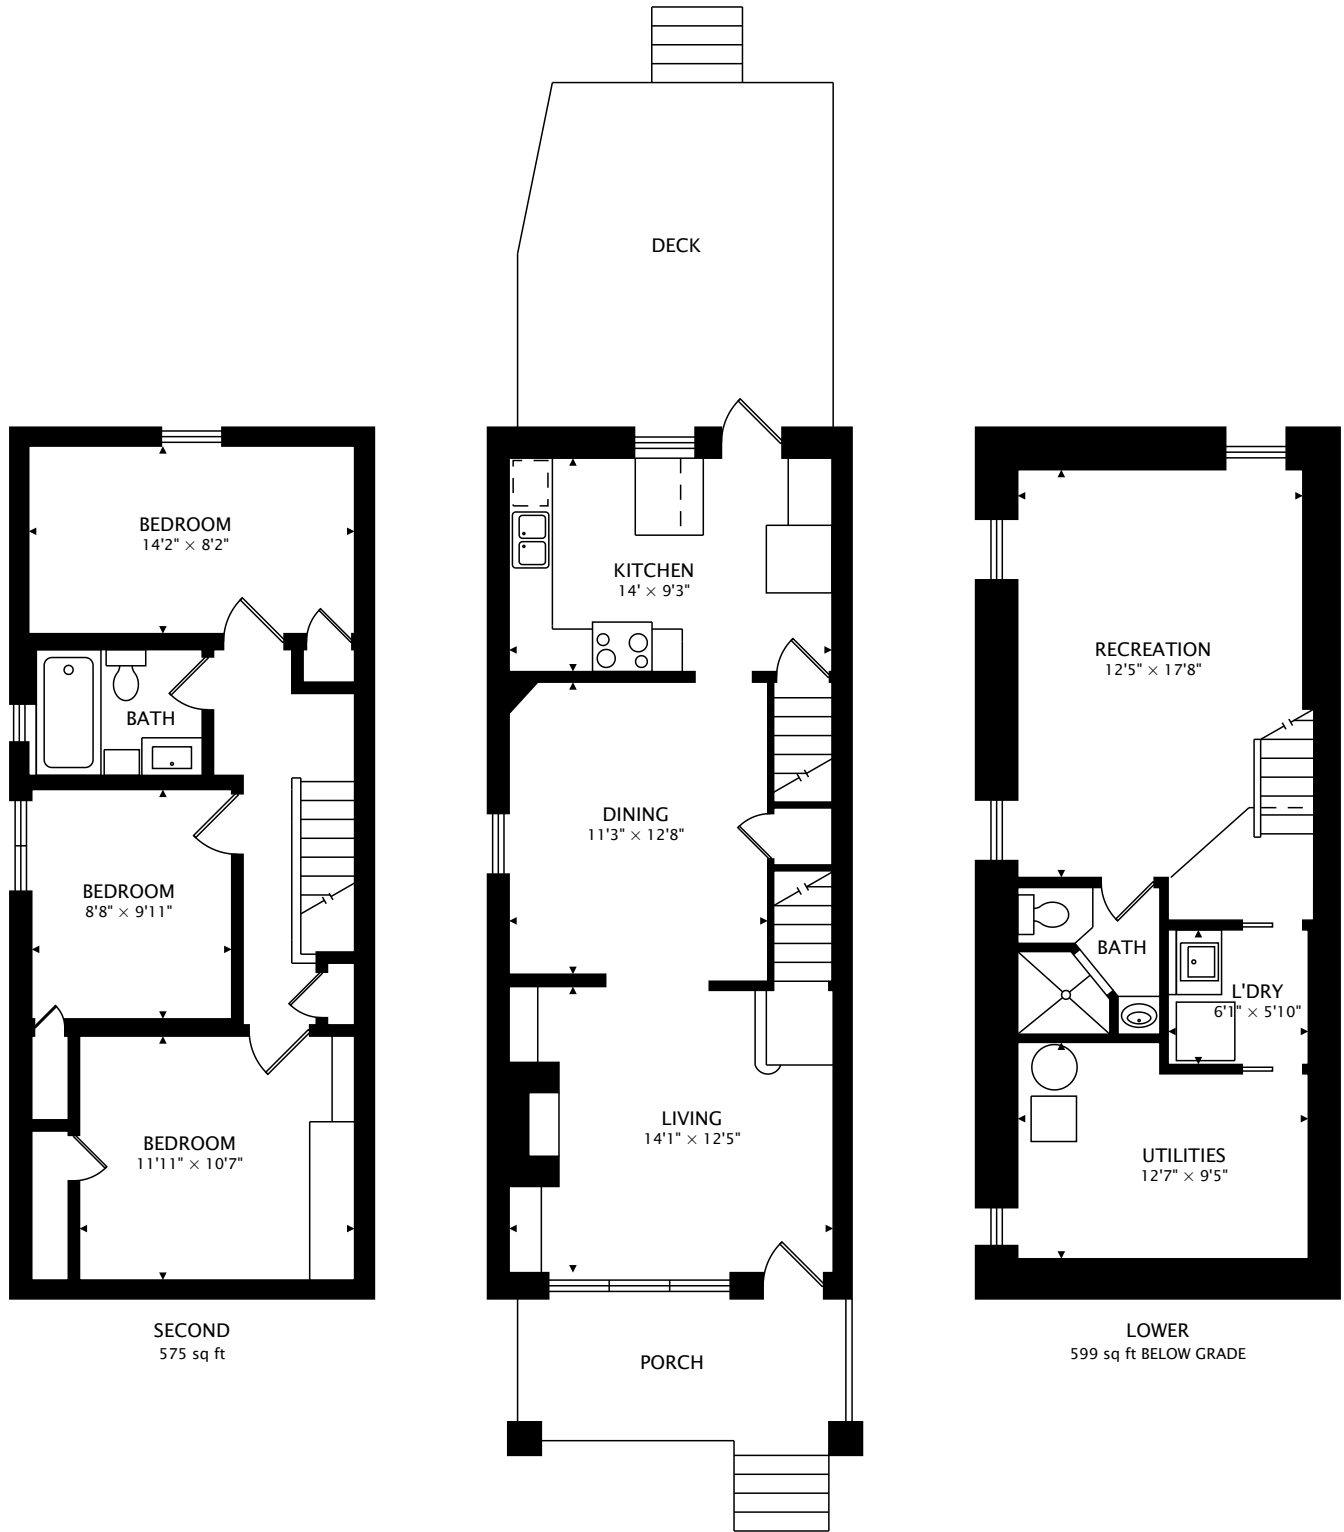

104 MAPLEWOOD AVENUE
TORONTO, ONTARIO M6C 1J5

SECOND
575 sq ft

MAIN
599 sq ft

LOWER
599 sq ft BELOW GRADE

MAIN
599 sq ft

TOTAL

1174 sq ft + 599 sq ft BELOW GRADE

CAPTURED ON: 5 JUL 2020
DIMENSIONS, AREAS, LAYOUTS AND DETAILS ARE APPROXIMATE
AND SHOULD BE CONSIDERED ILLUSTRATIVE ONLY.