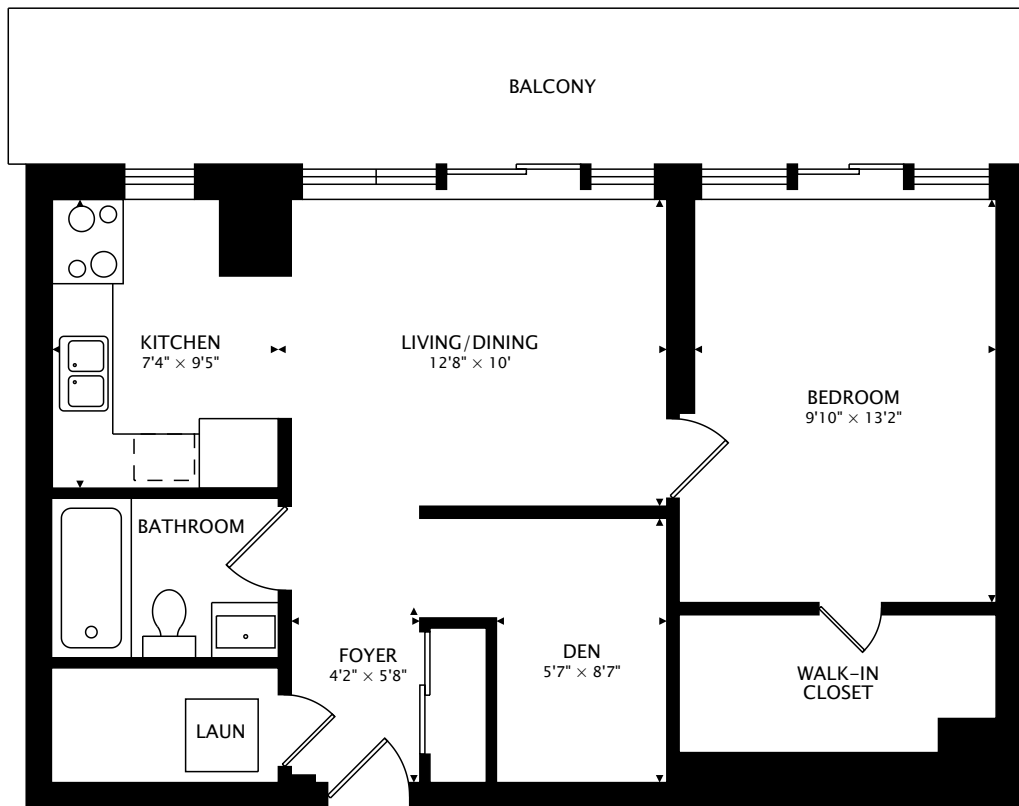

270 RUSHTON ROAD #702
TORONTO, ONTARIO M6G 3J4

662 sq ft + 169 sq ft BALCONY