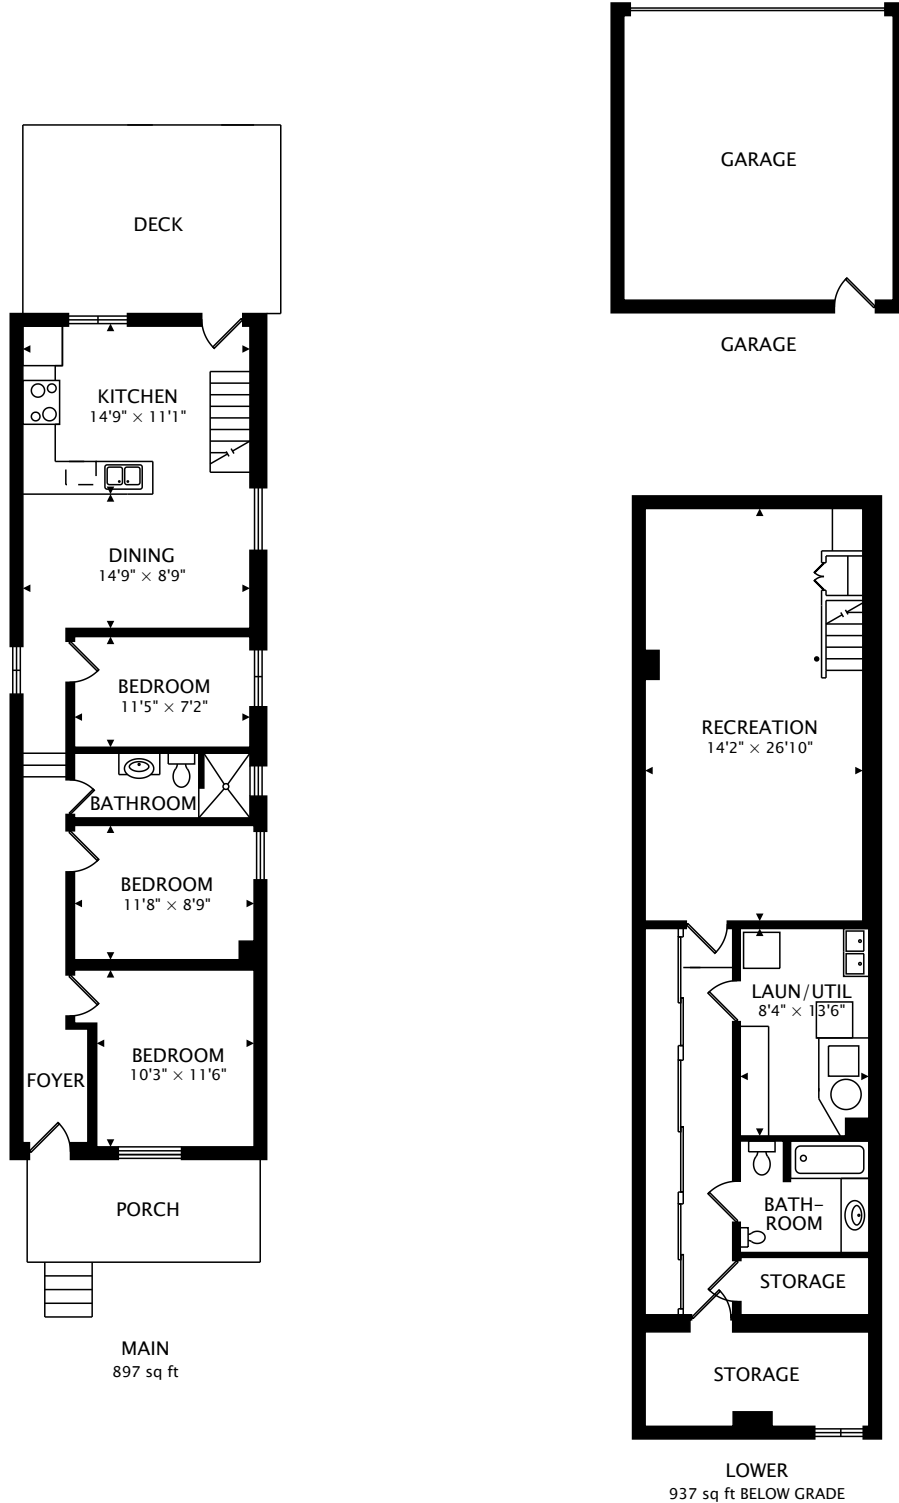

206 BOON AVENUE
TORONTO, ONTARIO M6E 3Z8

TOTAL
897 sq ft + 937 sq ft BELOW GRADE