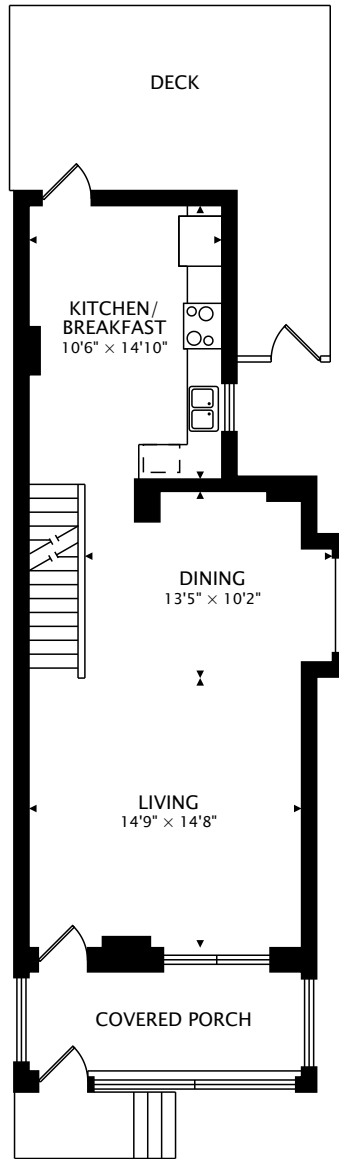

164 MORRISON AVENUE
TORONTO, ONTARIO M6E 1M7

SECOND
653 sq ft

MAIN
604 sq ft

LOWER
688 sq ft BELOW GRADE

GARAGE

TOTAL
1257 sq ft + 688 sq ft BELOW GRADE