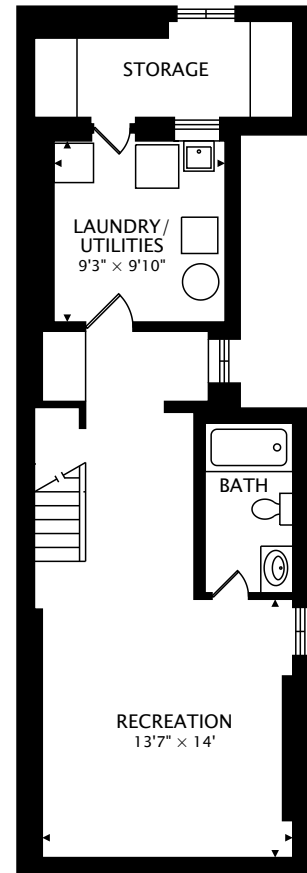

164 MORRISON AVENUE
TORONTO, ONTARIO M6E 1M7

SECOND
653 sq ft

MAIN
604 sq ft

LOWER
688 sq ft BELOW GRADE

GARAGE

TOTAL
1257 sq ft + 688 sq ft BELOW GRADE