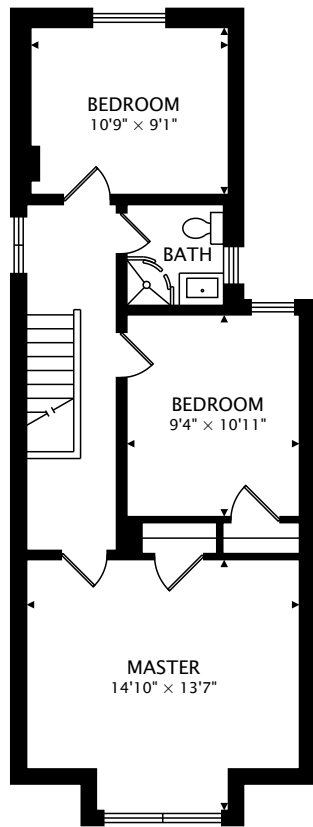

164 MORRISON AVENUE
TORONTO, ONTARIO M6E 1M7

SECOND
653 sq ft

MAIN
604 sq ft

LOWER
688 sq ft BELOW GRADE

GARAGE

TOTAL
1257 sq ft + 688 sq ft BELOW GRADE