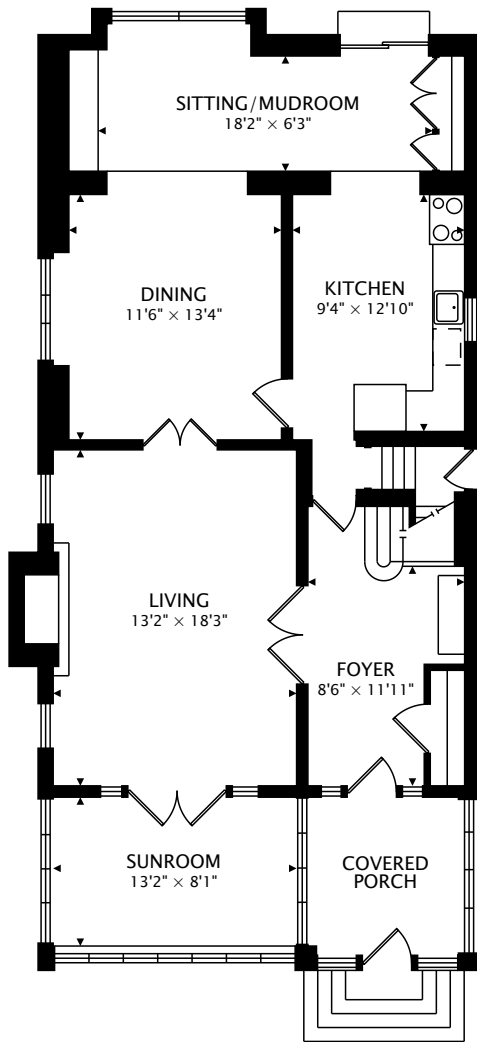

75 BRAEMORE GARDENS

TORONTO, ONTARIO M6G 2C7

MAIN
1142 sq ft

SECOND
872 sq ft

TOTAL
2014 sq ft + 1217 sq ft BELOW GRADE

CAPTURED ON: 24 NOV 2020
DIMENSIONS, AREAS, LAYOUTS AND DETAILS ARE APPROXIMATE
AND SHOULD BE CONSIDERED ILLUSTRATIVE ONLY.

75 BRAEMORE GARDENS

TORONTO, ONTARIO M6G 2C7

LOWER
1217 sq ft BELOW GRADE

GARAGE

TOTAL
2014 sq ft + 1217 sq ft BELOW GRADE