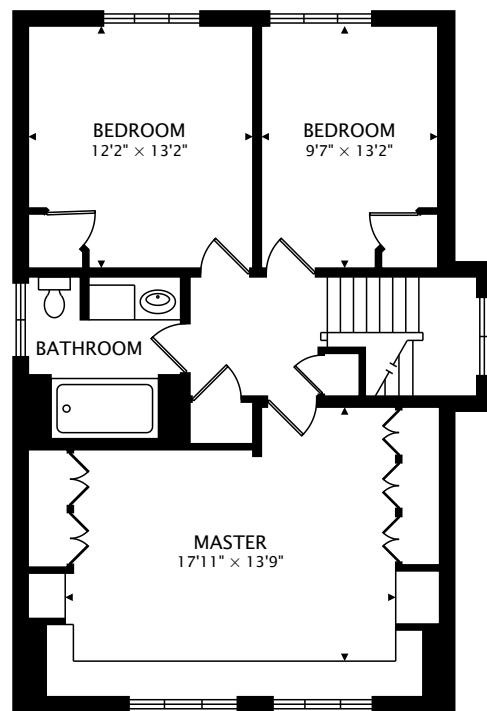

75 BRAEMORE GARDENS

TORONTO, ONTARIO M6G 2C7

MAIN
1142 sq ft

SECOND
872 sq ft

TOTAL
2014 sq ft + 1217 sq ft BELOW GRADE

CAPTURED ON: 24 NOV 2020
DIMENSIONS, AREAS, LAYOUTS AND DETAILS ARE APPROXIMATE
AND SHOULD BE CONSIDERED ILLUSTRATIVE ONLY.

75 BRAEMORE GARDENS

TORONTO, ONTARIO M6G 2C7

LOWER
1217 sq ft BELOW GRADE

GARAGE

TOTAL
2014 sq ft + 1217 sq ft BELOW GRADE