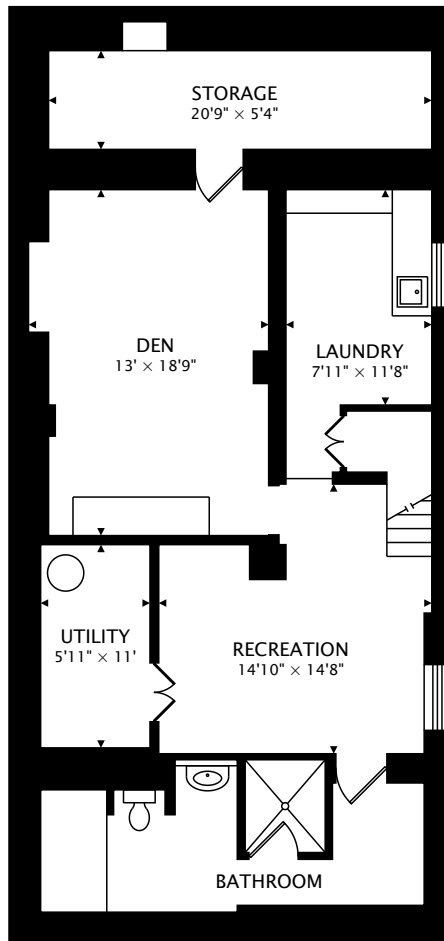

75 BRAEMORE GARDENS

TORONTO, ONTARIO M6G 2C7

MAIN
1142 sq ft

SECOND
872 sq ft

TOTAL
2014 sq ft + 1217 sq ft BELOW GRADE

CAPTURED ON: 24 NOV 2020
DIMENSIONS, AREAS, LAYOUTS AND DETAILS ARE APPROXIMATE
AND SHOULD BE CONSIDERED ILLUSTRATIVE ONLY.

75 BRAEMORE GARDENS

TORONTO, ONTARIO M6G 2C7

LOWER
1217 sq ft BELOW GRADE

GARAGE

TOTAL
2014 sq ft + 1217 sq ft BELOW GRADE