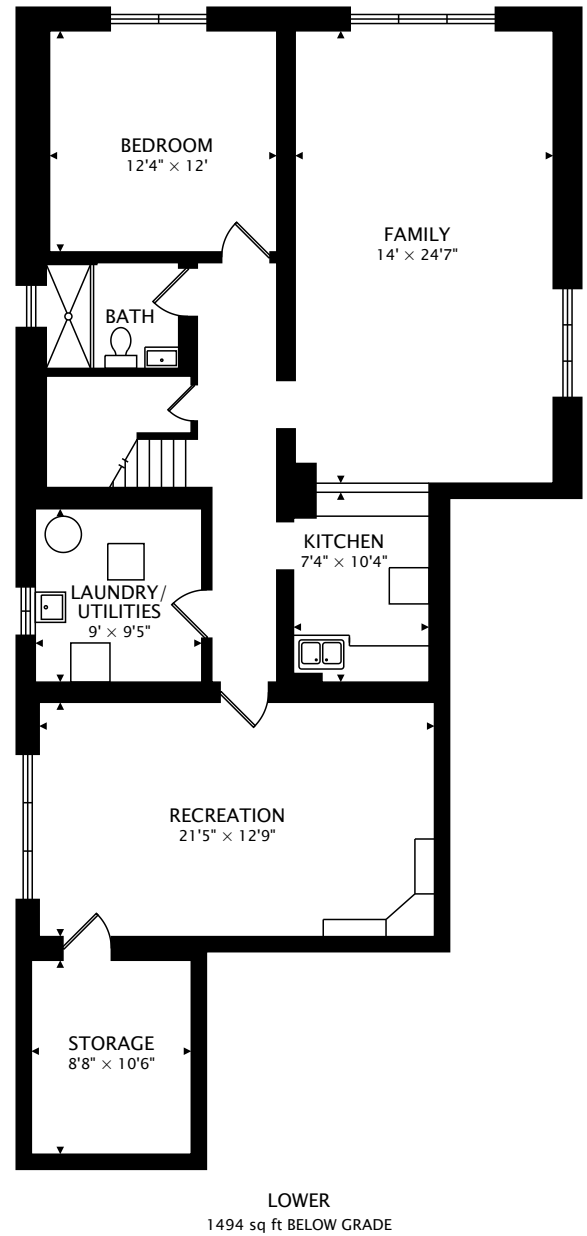

# 192 OVERBROOK PLACE

TORONTO, ONTARIO M3H 4R4

**TOTAL**  
1705 sq ft + 1494 sq ft BELOW GRADE