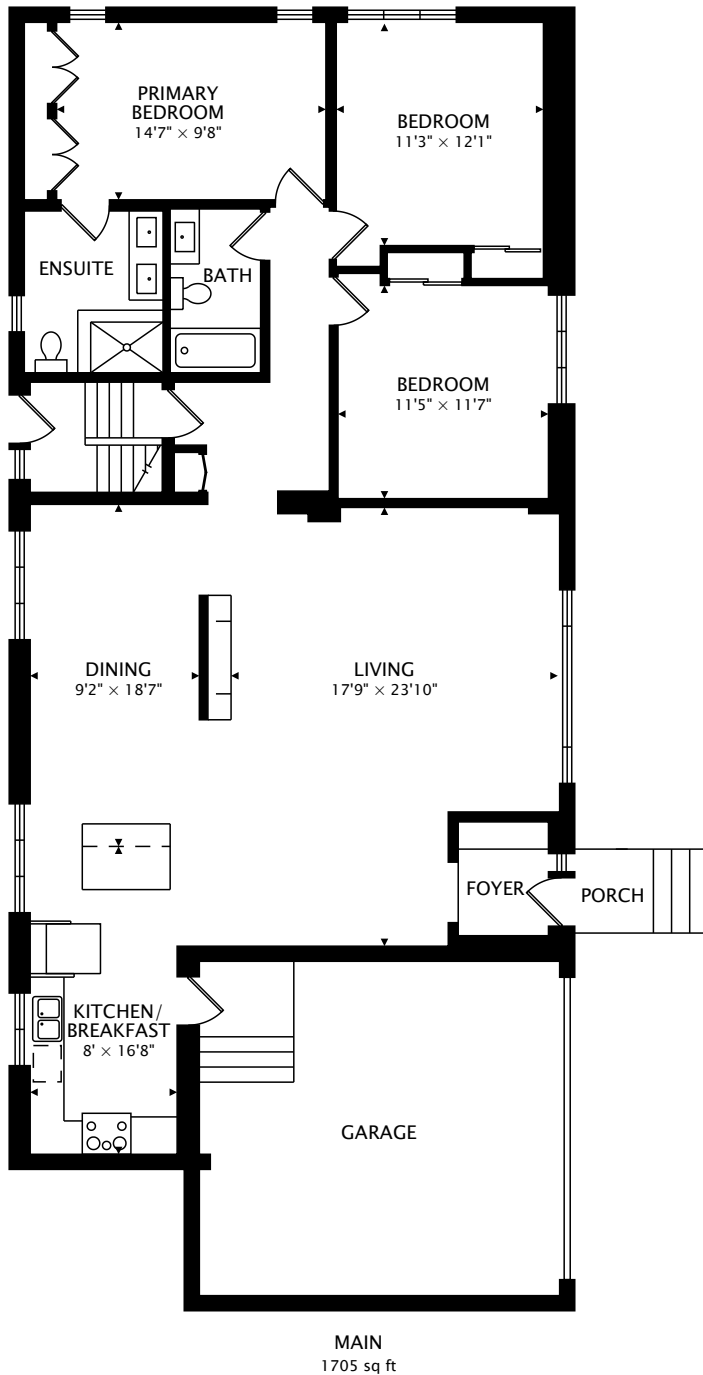

# 192 OVERBROOK PLACE

TORONTO, ONTARIO M3H 4R4

**TOTAL**  
1705 sq ft + 1494 sq ft BELOW GRADE