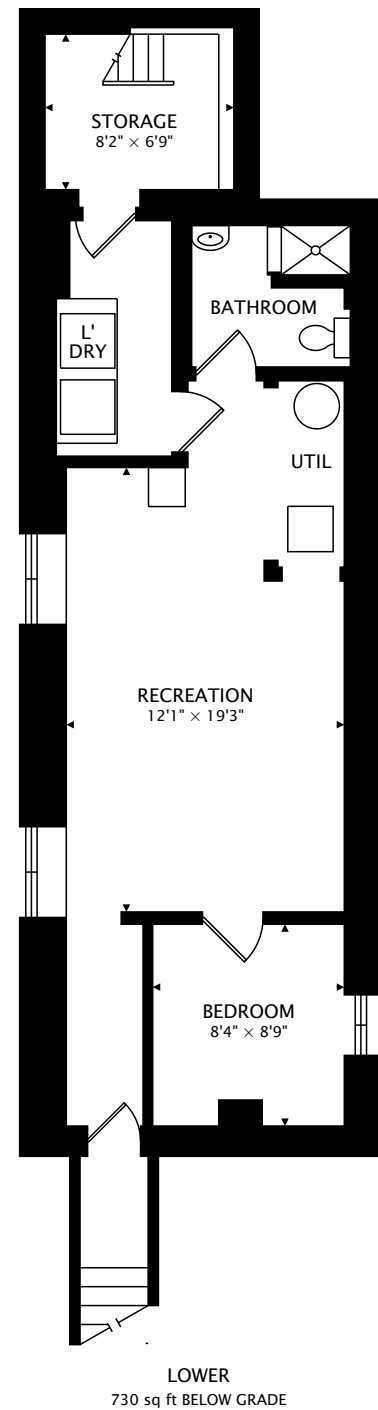

84 ASHBURNHAM ROAD  
TORONTO, ONTARIO M6H 2K5

**TOTAL**  
1419 sq ft + 730 sq ft BELOW GRADE

CAPTURED ON: 9 FEB 2021  
DIMENSIONS, AREAS, LAYOUTS AND DETAILS ARE APPROXIMATE AND SHOULD BE CONSIDERED ILLUSTRATIVE ONLY.