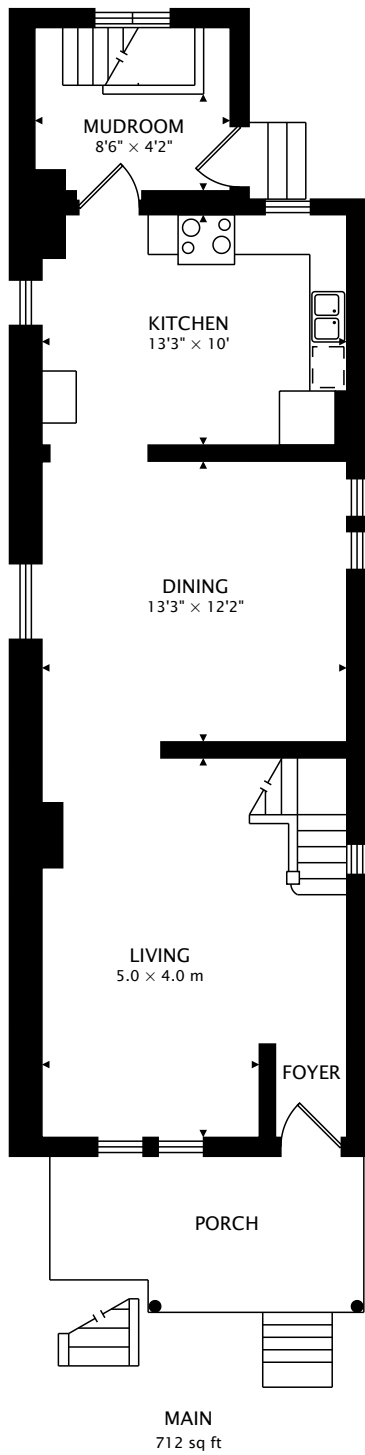

84 ASHBURNHAM ROAD  
TORONTO, ONTARIO M6H 2K5

**TOTAL**  
1419 sq ft + 730 sq ft BELOW GRADE

CAPTURED ON: 9 FEB 2021  
DIMENSIONS, AREAS, LAYOUTS AND DETAILS ARE APPROXIMATE AND SHOULD BE CONSIDERED ILLUSTRATIVE ONLY.