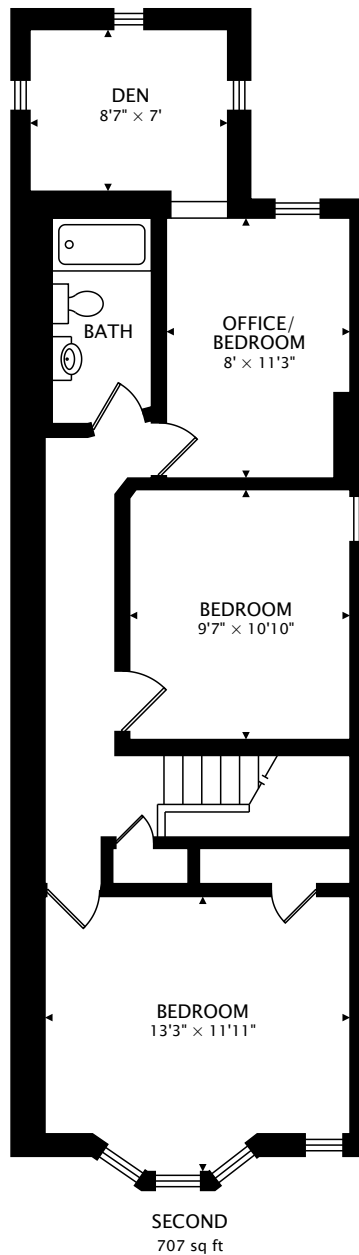

84 ASHBURNHAM ROAD  
TORONTO, ONTARIO M6H 2K5

**TOTAL**  
1419 sq ft + 730 sq ft BELOW GRADE

CAPTURED ON: 9 FEB 2021  
DIMENSIONS, AREAS, LAYOUTS AND DETAILS ARE APPROXIMATE AND SHOULD BE CONSIDERED ILLUSTRATIVE ONLY.