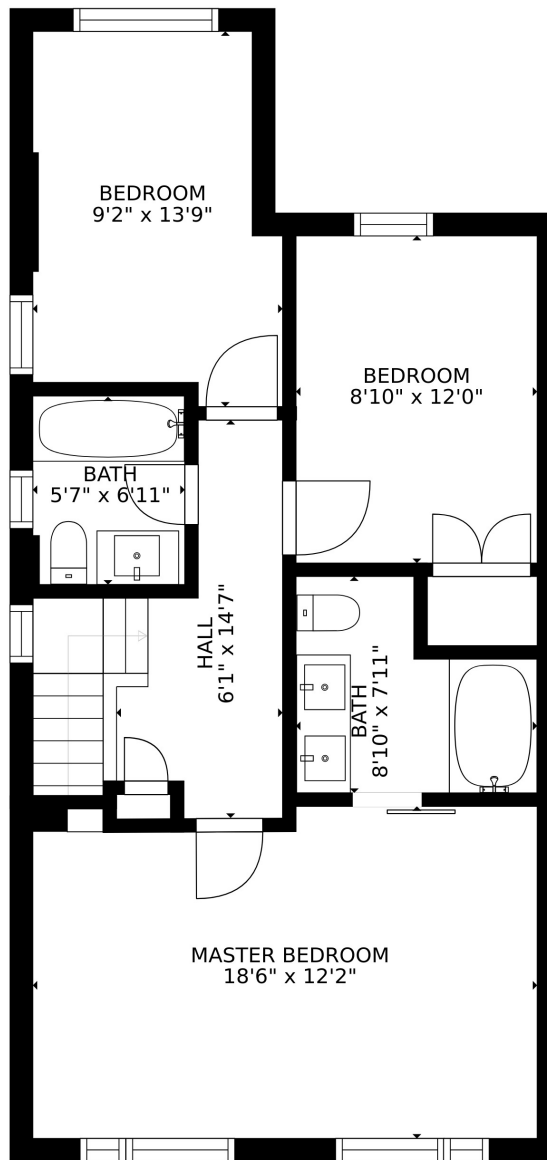

FLOOR 1

FLOOR 2

FLOOR 3

GROSS INTERNAL AREA
 FLOOR 1: 531 sq. ft, FLOOR 2: 580 sq. ft
 FLOOR 3: 672 sq. ft
 TOTAL: 1783 sq. ft

SIZES AND DIMENSIONS ARE APPROXIMATE, ACTUAL MAY VARY.

GROSS INTERNAL AREA

FLOOR 1: 531 sq. ft, FLOOR 2: 580 sq. ft

FLOOR 3: 672 sq. ft

TOTAL: 1783 sq. ft

SIZES AND DIMENSIONS ARE APPROXIMATE, ACTUAL MAY VARY.

GROSS INTERNAL AREA

FLOOR 1: 531 sq. ft, FLOOR 2: 580 sq. ft

FLOOR 3: 672 sq. ft

TOTAL: 1783 sq. ft

SIZES AND DIMENSIONS ARE APPROXIMATE, ACTUAL MAY VARY.

GROSS INTERNAL AREA
FLOOR 1: 531 sq. ft, FLOOR 2: 580 sq. ft
FLOOR 3: 672 sq. ft
TOTAL: 1783 sq. ft

SIZES AND DIMENSIONS ARE APPROXIMATE, ACTUAL MAY VARY.