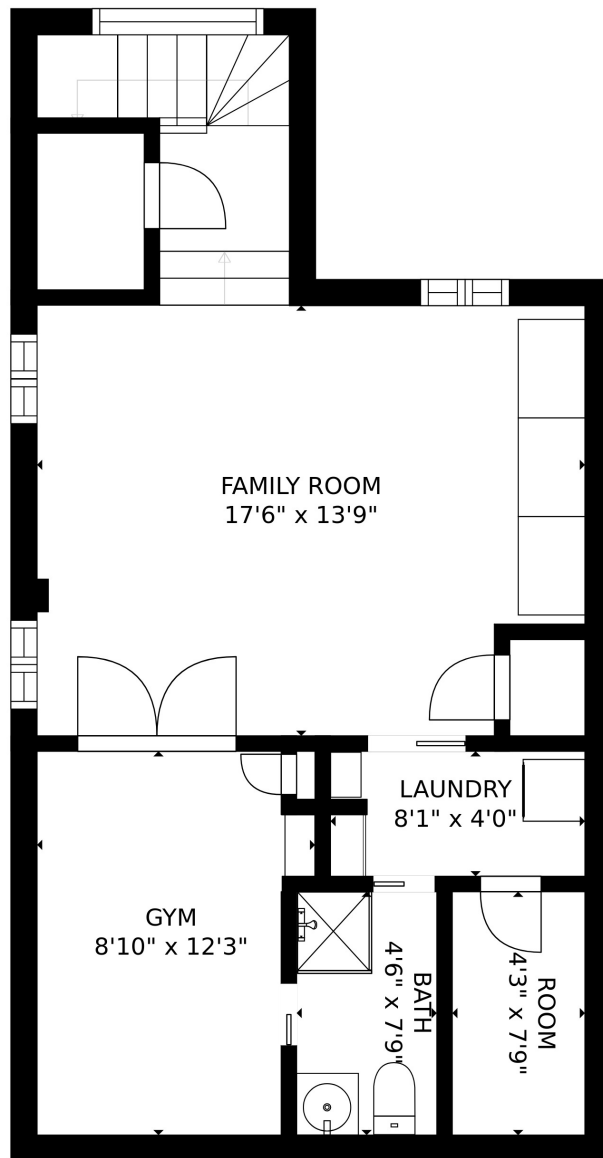

FLOOR 1

FLOOR 2

FLOOR 3

GROSS INTERNAL AREA
 FLOOR 1: 531 sq. ft, FLOOR 2: 580 sq. ft
 FLOOR 3: 672 sq. ft
 TOTAL: 1783 sq. ft

SIZES AND DIMENSIONS ARE APPROXIMATE, ACTUAL MAY VARY.

GROSS INTERNAL AREA

FLOOR 1: 531 sq. ft, FLOOR 2: 580 sq. ft

FLOOR 3: 672 sq. ft

TOTAL: 1783 sq. ft

SIZES AND DIMENSIONS ARE APPROXIMATE, ACTUAL MAY VARY.

GROSS INTERNAL AREA

FLOOR 1: 531 sq. ft, FLOOR 2: 580 sq. ft

FLOOR 3: 672 sq. ft

TOTAL: 1783 sq. ft

SIZES AND DIMENSIONS ARE APPROXIMATE, ACTUAL MAY VARY.

GROSS INTERNAL AREA
FLOOR 1: 531 sq. ft, FLOOR 2: 580 sq. ft
FLOOR 3: 672 sq. ft
TOTAL: 1783 sq. ft

SIZES AND DIMENSIONS ARE APPROXIMATE, ACTUAL MAY VARY.