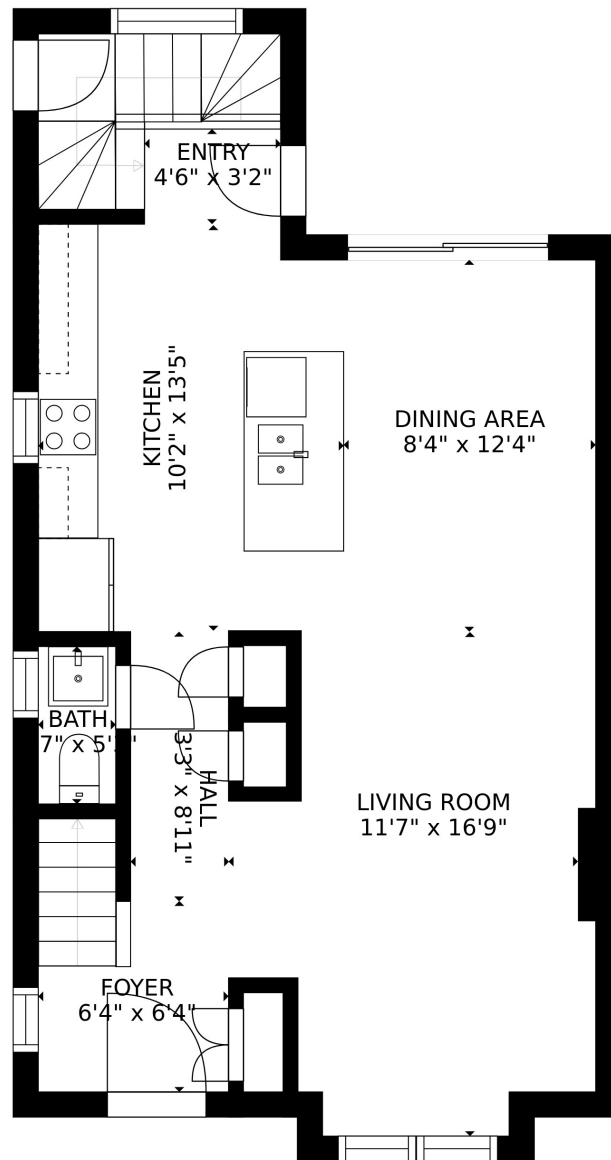

FLOOR 1

FLOOR 2

FLOOR 3

GROSS INTERNAL AREA
 FLOOR 1: 531 sq. ft, FLOOR 2: 580 sq. ft
 FLOOR 3: 672 sq. ft
 TOTAL: 1783 sq. ft

SIZES AND DIMENSIONS ARE APPROXIMATE, ACTUAL MAY VARY.

GROSS INTERNAL AREA

FLOOR 1: 531 sq. ft, FLOOR 2: 580 sq. ft

FLOOR 3: 672 sq. ft

TOTAL: 1783 sq. ft

SIZES AND DIMENSIONS ARE APPROXIMATE, ACTUAL MAY VARY.

GROSS INTERNAL AREA

FLOOR 1: 531 sq. ft, FLOOR 2: 580 sq. ft

FLOOR 3: 672 sq. ft

TOTAL: 1783 sq. ft

SIZES AND DIMENSIONS ARE APPROXIMATE, ACTUAL MAY VARY.

GROSS INTERNAL AREA
FLOOR 1: 531 sq. ft, FLOOR 2: 580 sq. ft
FLOOR 3: 672 sq. ft
TOTAL: 1783 sq. ft

SIZES AND DIMENSIONS ARE APPROXIMATE, ACTUAL MAY VARY.