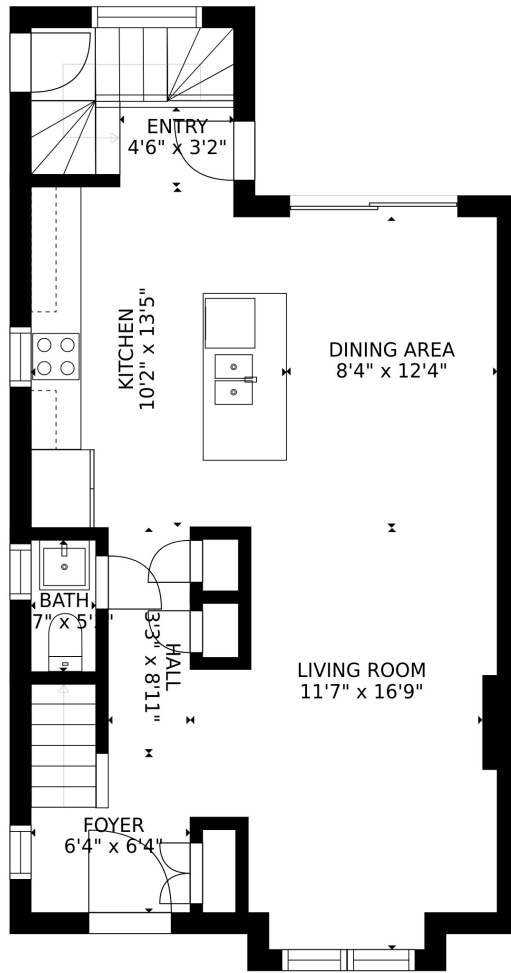

FLOOR 1

FLOOR 2

FLOOR 3

GROSS INTERNAL AREA
 FLOOR 1: 531 sq. ft, FLOOR 2: 580 sq. ft
 FLOOR 3: 672 sq. ft
 TOTAL: 1783 sq. ft

SIZES AND DIMENSIONS ARE APPROXIMATE, ACTUAL MAY VARY.

GROSS INTERNAL AREA

FLOOR 1: 531 sq. ft, FLOOR 2: 580 sq. ft

FLOOR 3: 672 sq. ft

TOTAL: 1783 sq. ft

SIZES AND DIMENSIONS ARE APPROXIMATE, ACTUAL MAY VARY.

GROSS INTERNAL AREA

FLOOR 1: 531 sq. ft, FLOOR 2: 580 sq. ft

FLOOR 3: 672 sq. ft

TOTAL: 1783 sq. ft

SIZES AND DIMENSIONS ARE APPROXIMATE, ACTUAL MAY VARY.

GROSS INTERNAL AREA
FLOOR 1: 531 sq. ft, FLOOR 2: 580 sq. ft
FLOOR 3: 672 sq. ft
TOTAL: 1783 sq. ft

SIZES AND DIMENSIONS ARE APPROXIMATE, ACTUAL MAY VARY.