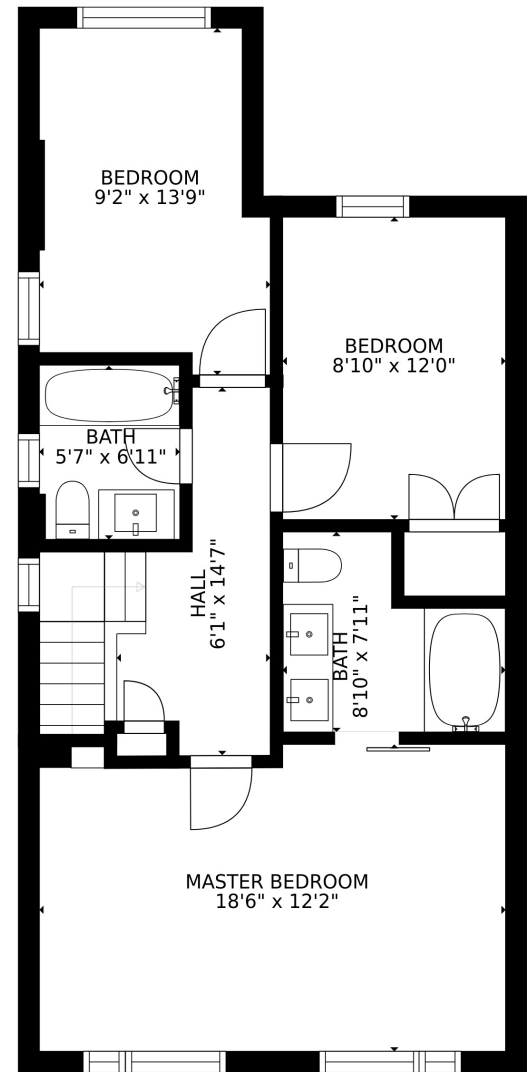

FLOOR 1

FLOOR 2

FLOOR 3

GROSS INTERNAL AREA
 FLOOR 1: 531 sq. ft, FLOOR 2: 580 sq. ft
 FLOOR 3: 672 sq. ft
 TOTAL: 1783 sq. ft

SIZES AND DIMENSIONS ARE APPROXIMATE, ACTUAL MAY VARY.

GROSS INTERNAL AREA

FLOOR 1: 531 sq. ft, FLOOR 2: 580 sq. ft

FLOOR 3: 672 sq. ft

TOTAL: 1783 sq. ft

SIZES AND DIMENSIONS ARE APPROXIMATE, ACTUAL MAY VARY.

GROSS INTERNAL AREA

FLOOR 1: 531 sq. ft, FLOOR 2: 580 sq. ft

FLOOR 3: 672 sq. ft

TOTAL: 1783 sq. ft

SIZES AND DIMENSIONS ARE APPROXIMATE, ACTUAL MAY VARY.

GROSS INTERNAL AREA
FLOOR 1: 531 sq. ft, FLOOR 2: 580 sq. ft
FLOOR 3: 672 sq. ft
TOTAL: 1783 sq. ft

SIZES AND DIMENSIONS ARE APPROXIMATE, ACTUAL MAY VARY.