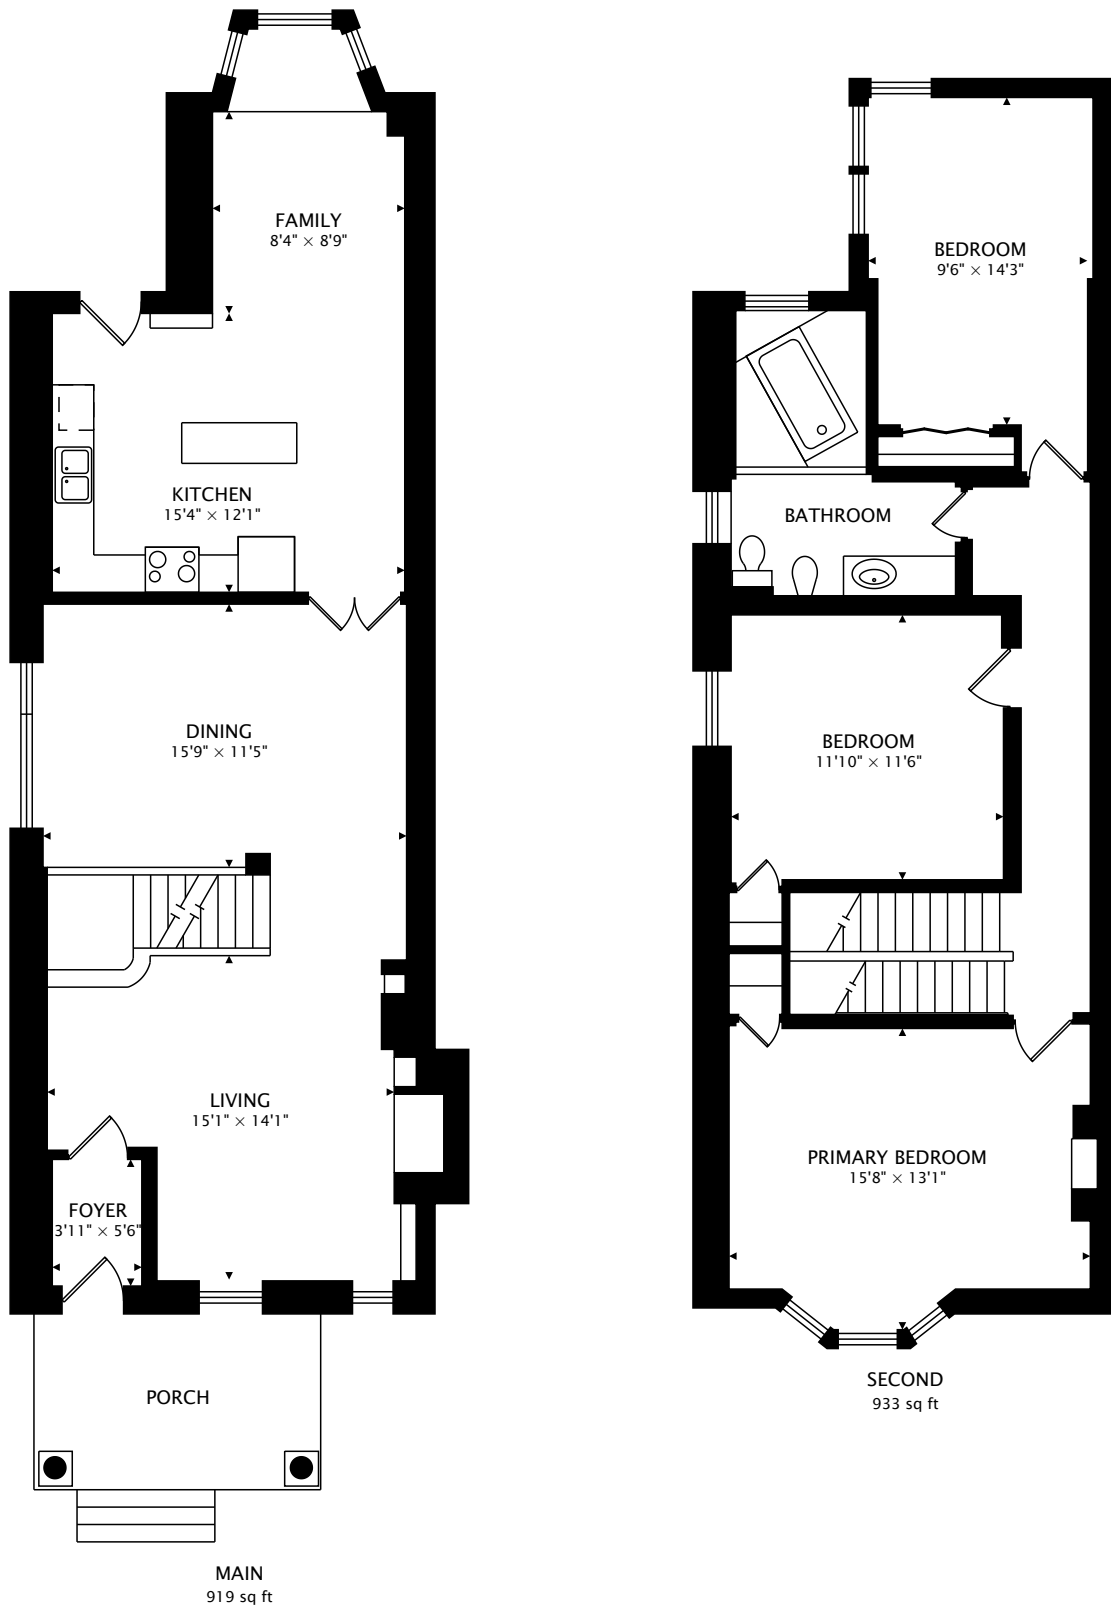

142 GLENHOLME AVE
YORK, ON M6E 3C4

TOTAL
2267 sq ft + 972 sq ft BELOW GRADE

CAPTURED ON: 4 MAY 2021
DIMENSIONS, AREAS, LAYOUTS AND DETAILS ARE APPROXIMATE
AND SHOULD BE CONSIDERED ILLUSTRATIVE ONLY.