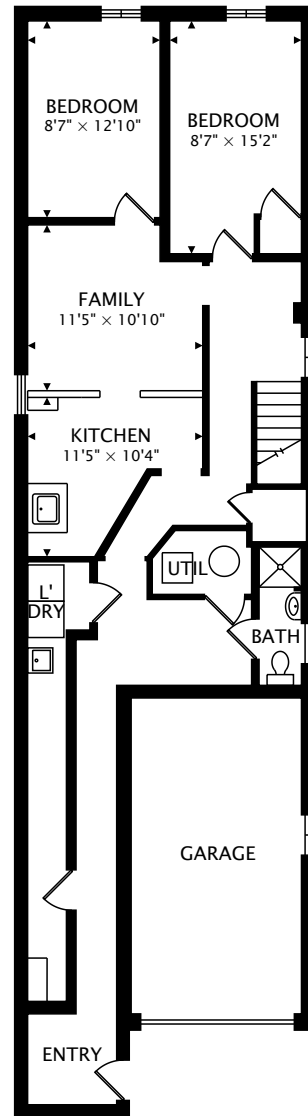

425 WINONA DR
YORK, ON M6C 3T4

MAIN
1274 sq ft

LOWER
1351 sq ft BELOW GRADE

TOTAL
1274 sq ft + 1351 sq ft BELOW GRADE