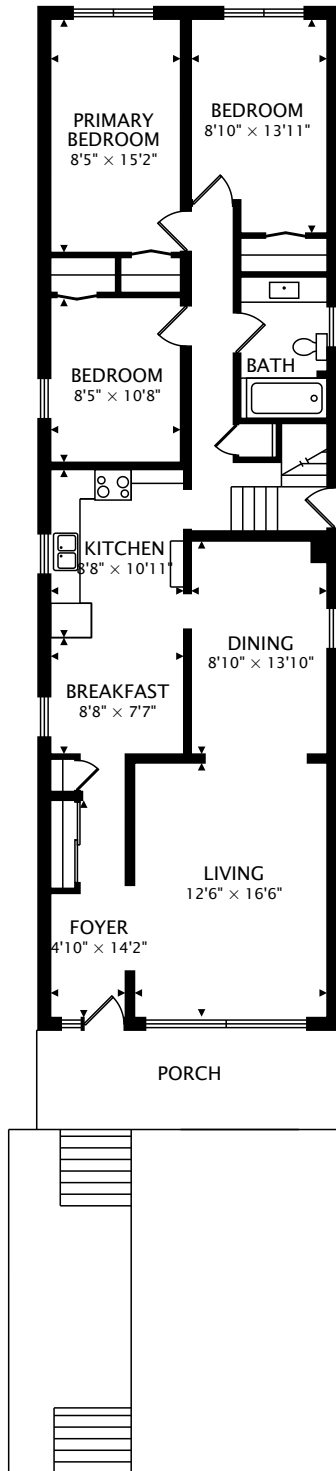

425 WINONA DR
YORK, ON M6C 3T4

MAIN
1274 sq ft

LOWER
1351 sq ft BELOW GRADE

TOTAL
1274 sq ft + 1351 sq ft BELOW GRADE