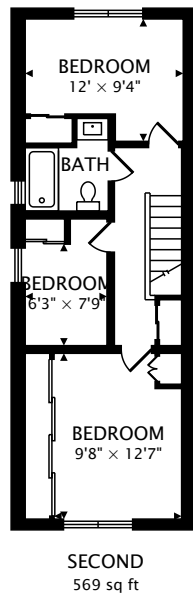

187 BOON AVENUE
TORONTO, ONTARIO M6E 3Z7

TOTAL
1459 sq ft + 887 sq ft BELOW GRADE