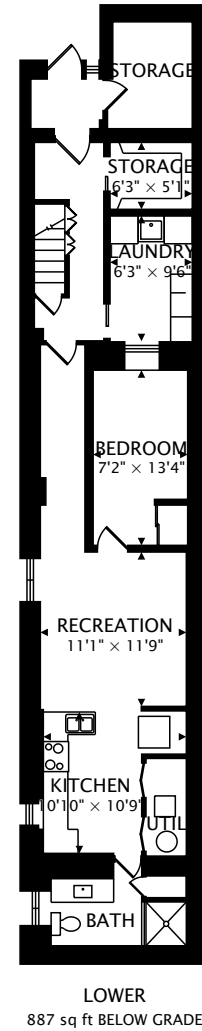

187 BOON AVENUE
TORONTO, ONTARIO M6E 3Z7

TOTAL
1459 sq ft + 887 sq ft BELOW GRADE