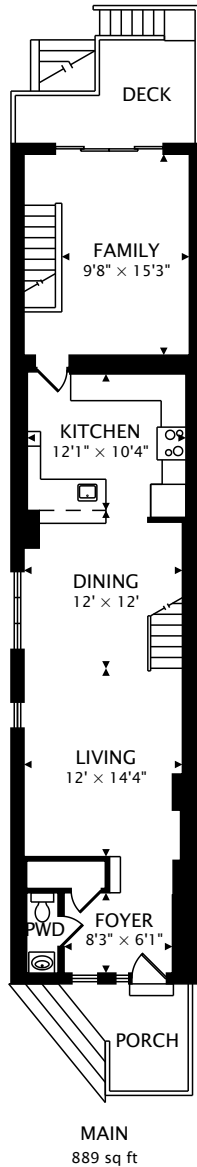

187 BOON AVENUE
TORONTO, ONTARIO M6E 3Z7

TOTAL
1459 sq ft + 887 sq ft BELOW GRADE