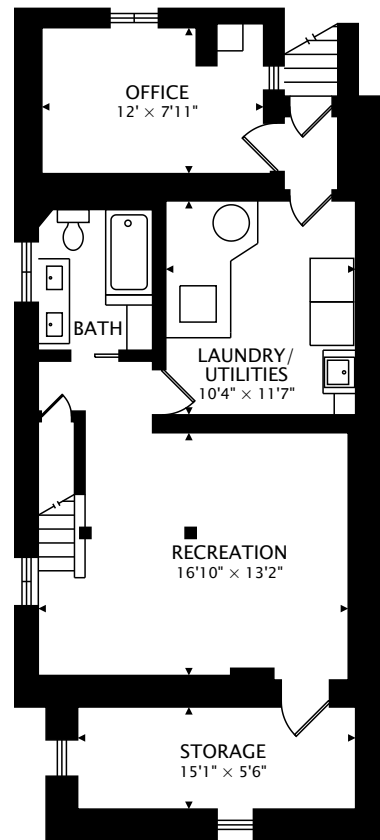

351 WINONA DRIVE  
TORONTO, ONTARIO M6C 3T2

MAIN  
708 sq ft

SECOND  
763 sq ft

LOWER  
715 sq ft BELOW GRADE

GARAGE

TOTAL  
1471 sq ft + 715 sq ft BELOW GRADE