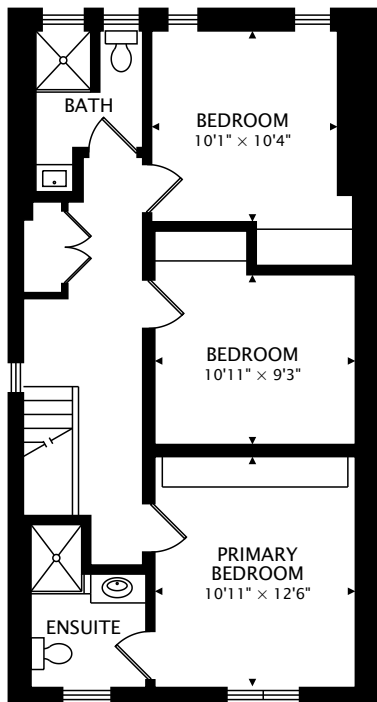

351 WINONA DRIVE  
TORONTO, ONTARIO M6C 3T2

MAIN  
708 sq ft

SECOND  
763 sq ft

LOWER  
715 sq ft BELOW GRADE

GARAGE

TOTAL  
1471 sq ft + 715 sq ft BELOW GRADE