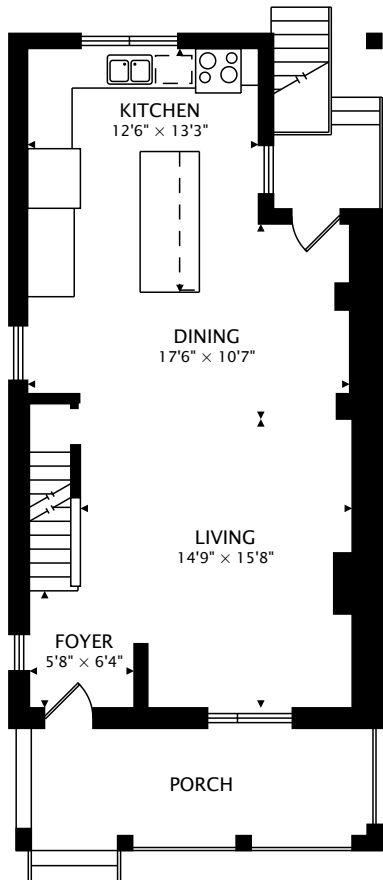

351 WINONA DRIVE  
TORONTO, ONTARIO M6C 3T2

MAIN  
708 sq ft

SECOND  
763 sq ft

LOWER  
715 sq ft BELOW GRADE

GARAGE

TOTAL  
1471 sq ft + 715 sq ft BELOW GRADE