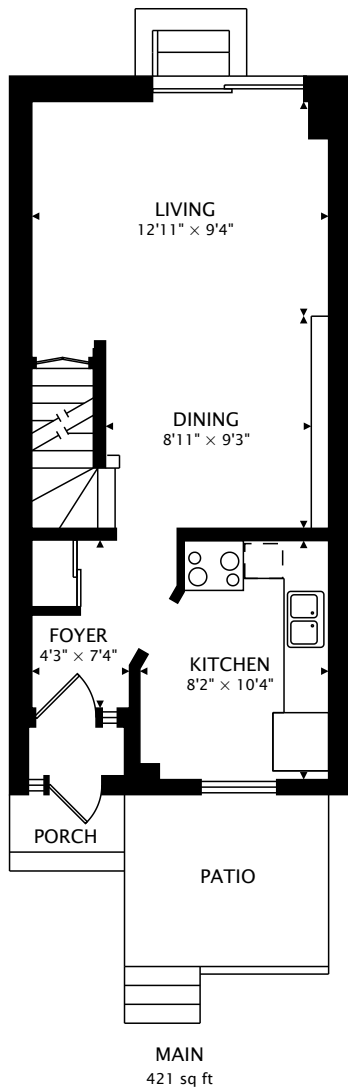

72 WYCHCREST AVENUE
TORONTO, ONTARIO M6G 3X7

TOTAL
1602 sq ft