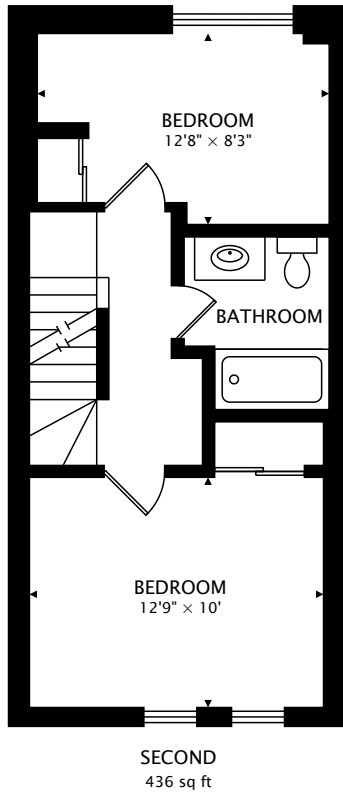

72 WYCHCREST AVENUE
TORONTO, ONTARIO M6G 3X7

TOTAL
1602 sq ft