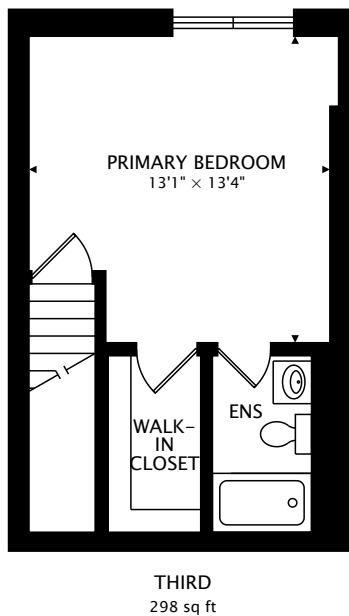

72 WYCHCREST AVENUE
TORONTO, ONTARIO M6G 3X7

TOTAL
1602 sq ft