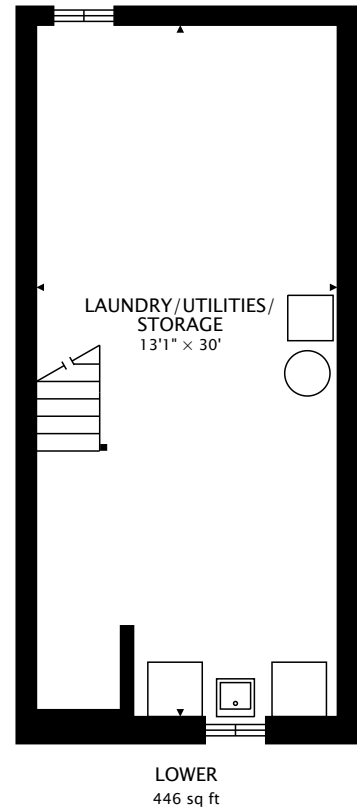

72 WYCHCREST AVENUE
TORONTO, ONTARIO M6G 3X7

TOTAL
1602 sq ft