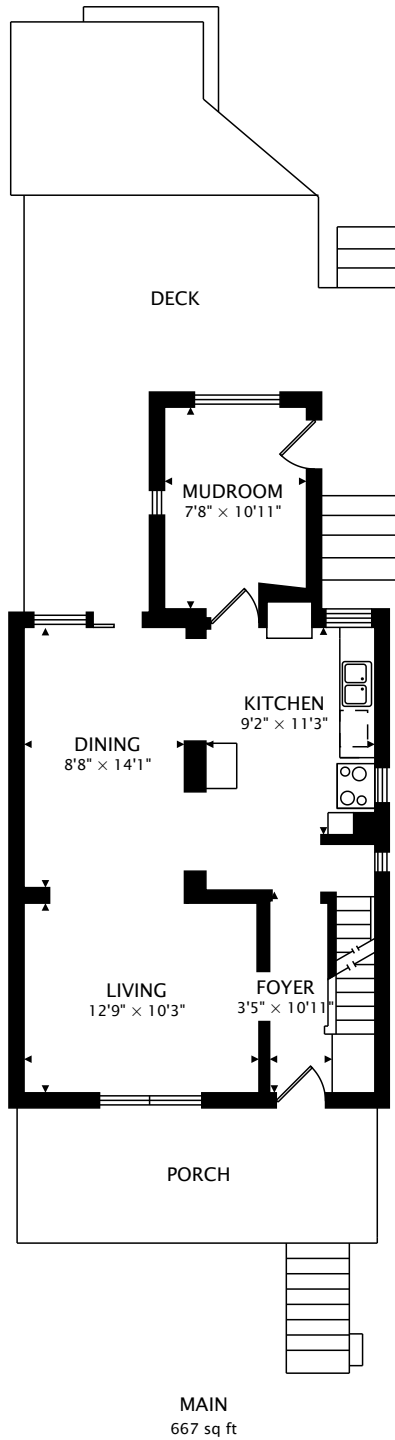

446 NORTHCLIFFE BOULEVARD
TORONTO, ONTARIO M6E 3L2

TOTAL
1198 sq ft + 555 sq ft BELOW GRADE