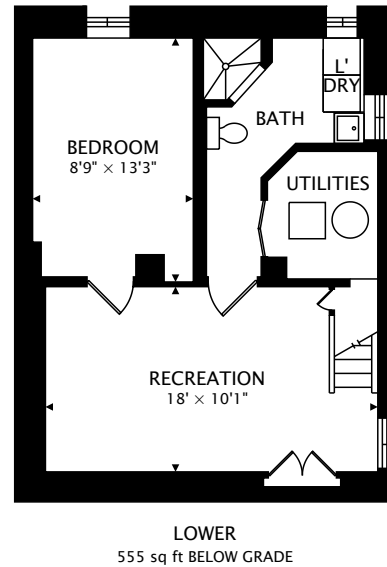

446 NORTHCLIFFE BOULEVARD
TORONTO, ONTARIO M6E 3L2

TOTAL
1198 sq ft + 555 sq ft BELOW GRADE