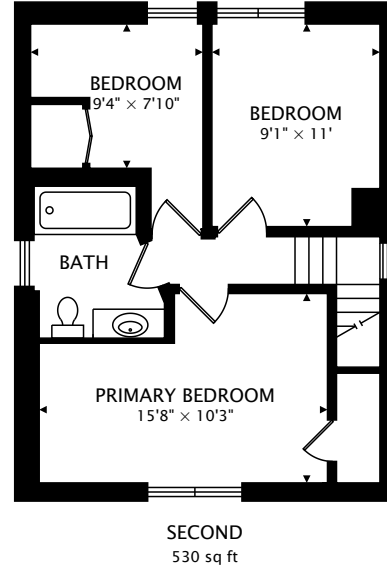

446 NORTHCLIFFE BOULEVARD
TORONTO, ONTARIO M6E 3L2

TOTAL
1198 sq ft + 555 sq ft BELOW GRADE