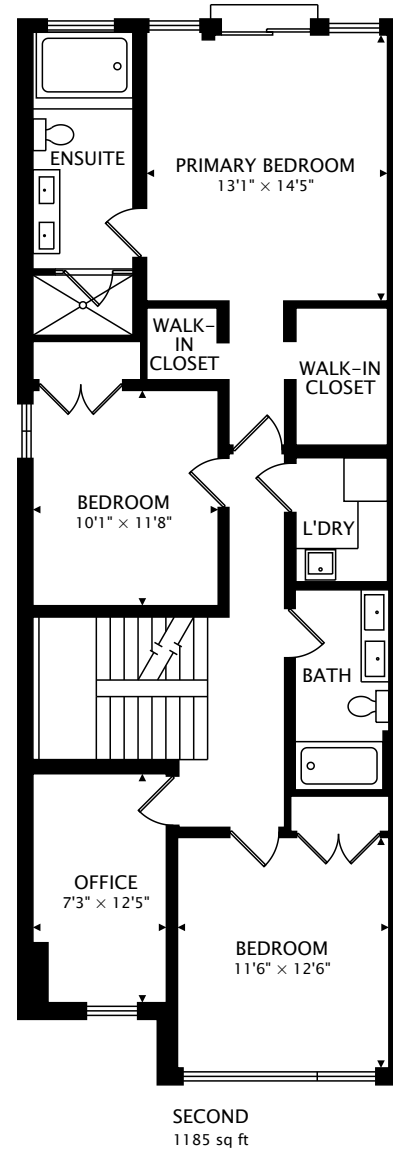

145 HUMEWOOD DR
YORK, ON M6C 2W7

TOTAL
3014 sq ft + 1031 sq ft BELOW GRADE

CAPTURED ON: 23 APR 2022
DIMENSIONS, AREAS, LAYOUTS AND DETAILS ARE APPROXIMATE
AND SHOULD BE CONSIDERED ILLUSTRATIVE ONLY.

THIRD
678 sq ft

LOWER
1031 sq ft BELOW GRADE

TOTAL
3014 sq ft + 1031 sq ft BELOW GRADE