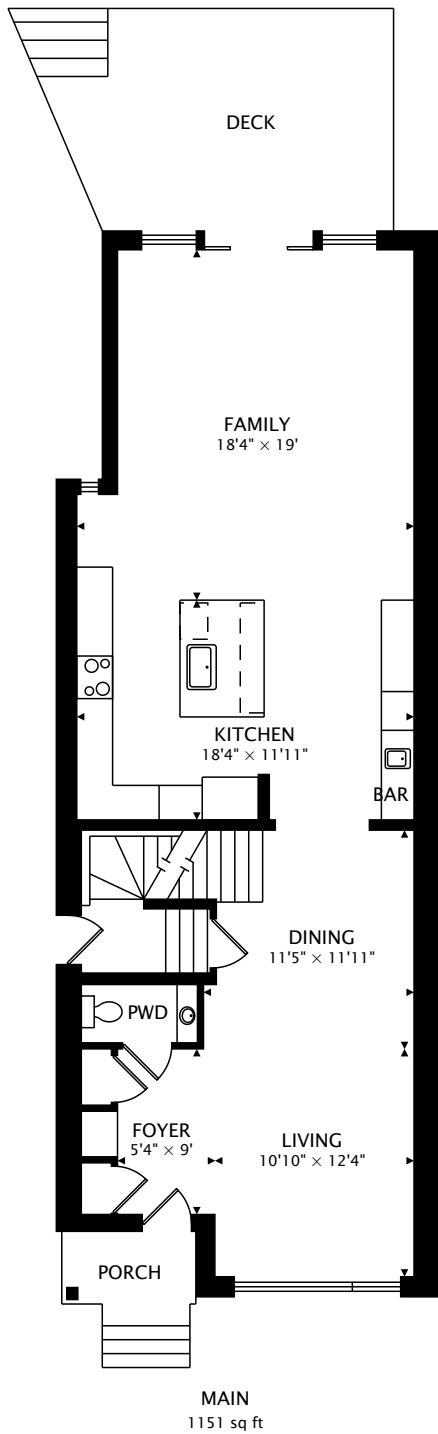

145 HUMEWOOD DR
YORK, ON M6C 2W7

TOTAL
3014 sq ft + 1031 sq ft BELOW GRADE

CAPTURED ON: 23 APR 2022
DIMENSIONS, AREAS, LAYOUTS AND DETAILS ARE APPROXIMATE
AND SHOULD BE CONSIDERED ILLUSTRATIVE ONLY.

THIRD
678 sq ft

LOWER
1031 sq ft BELOW GRADE

TOTAL
3014 sq ft + 1031 sq ft BELOW GRADE