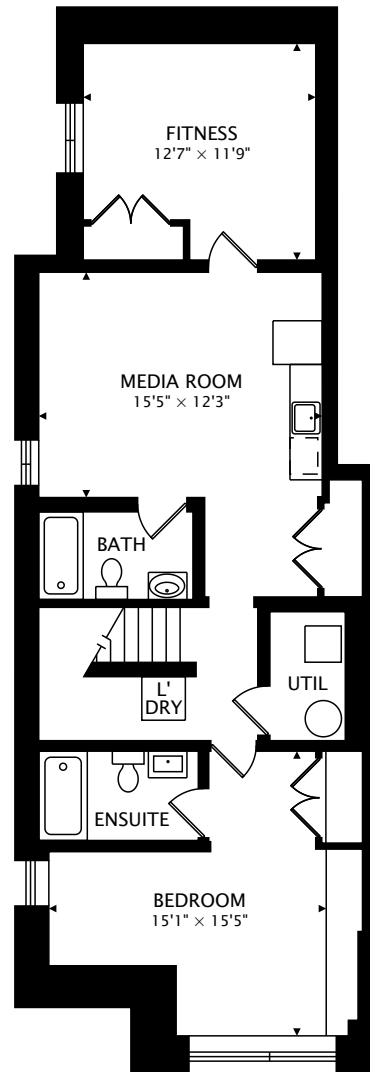

145 HUMEWOOD DR
YORK, ON M6C 2W7

TOTAL
3014 sq ft + 1031 sq ft BELOW GRADE

CAPTURED ON: 23 APR 2022
DIMENSIONS, AREAS, LAYOUTS AND DETAILS ARE APPROXIMATE
AND SHOULD BE CONSIDERED ILLUSTRATIVE ONLY.

THIRD
678 sq ft

LOWER
1031 sq ft BELOW GRADE

TOTAL
3014 sq ft + 1031 sq ft BELOW GRADE