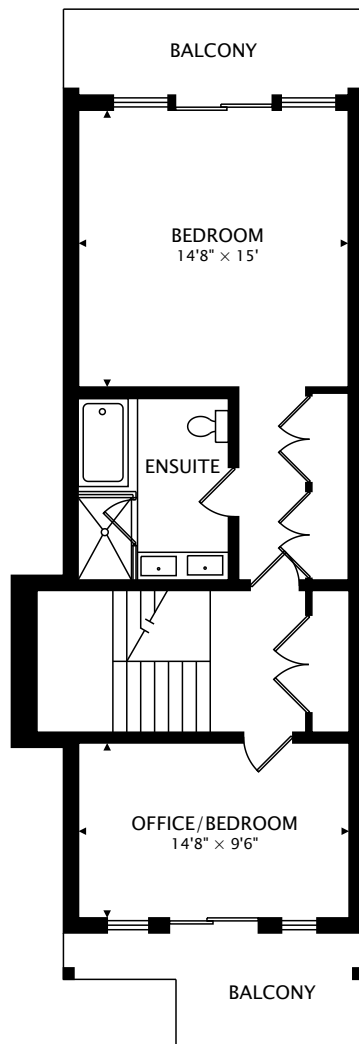

145 HUMEWOOD DR
YORK, ON M6C 2W7

TOTAL
3014 sq ft + 1031 sq ft BELOW GRADE

CAPTURED ON: 23 APR 2022
DIMENSIONS, AREAS, LAYOUTS AND DETAILS ARE APPROXIMATE
AND SHOULD BE CONSIDERED ILLUSTRATIVE ONLY.

THIRD
678 sq ft

LOWER
1031 sq ft BELOW GRADE

TOTAL
3014 sq ft + 1031 sq ft BELOW GRADE