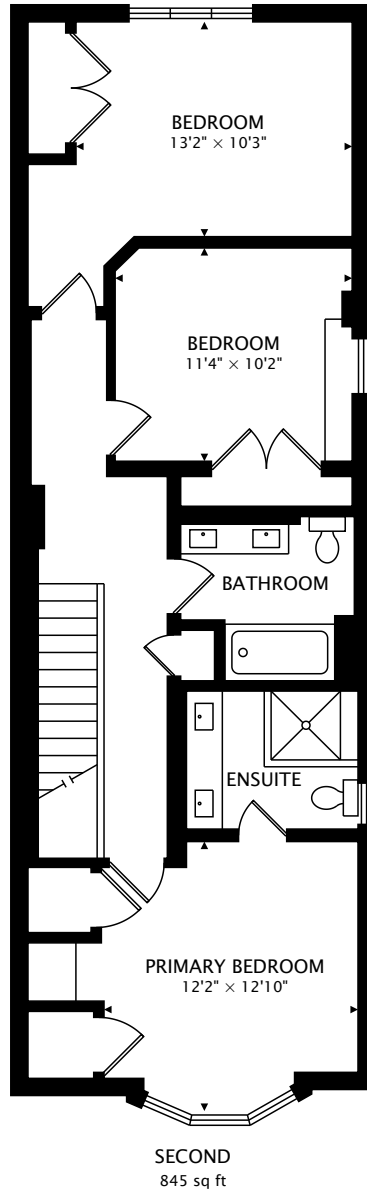

15 BARRIE AVE  
YORK, ON M6C 1E1

TOTAL

1729 sq ft + 616 sq ft BELOW GRADE