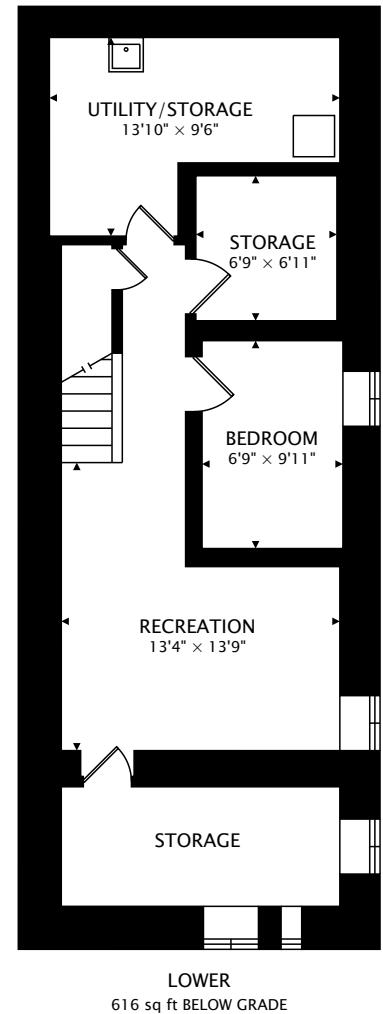

15 BARRIE AVE  
YORK, ON M6C 1E1

TOTAL

1729 sq ft + 616 sq ft BELOW GRADE