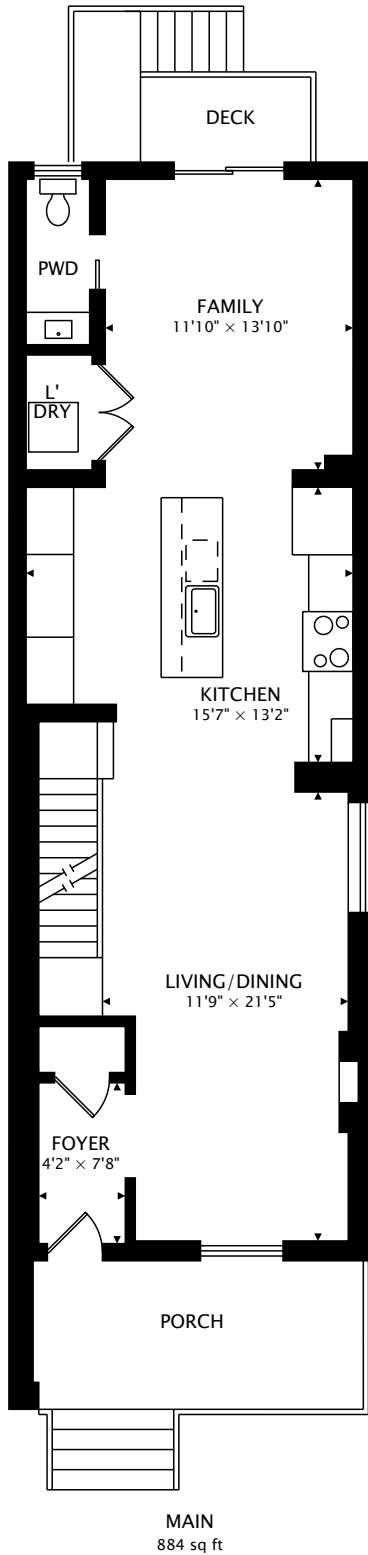

15 BARRIE AVE  
YORK, ON M6C 1E1

TOTAL

1729 sq ft + 616 sq ft BELOW GRADE