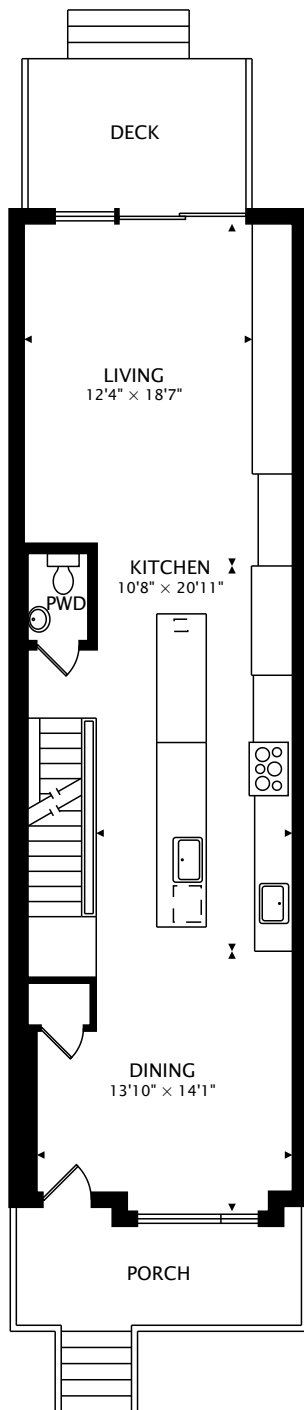

243 ROBINA AVE
YORK, ON M6C 3Y9

MAIN
887 sq ft

SECOND
655 sq ft

THIRD
285 sq ft

LOWER
968 sq ft BELOW GRADE

TOTAL
1826 sq ft + 968 sq ft BELOW GRADE