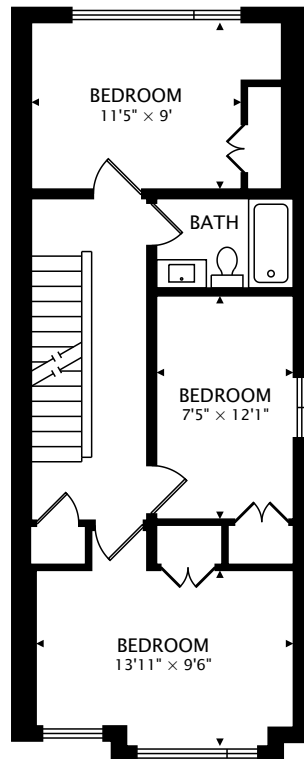

243 ROBINA AVE
YORK, ON M6C 3Y9

MAIN
887 sq ft

SECOND
655 sq ft

THIRD
285 sq ft

LOWER
968 sq ft BELOW GRADE

TOTAL
1826 sq ft + 968 sq ft BELOW GRADE