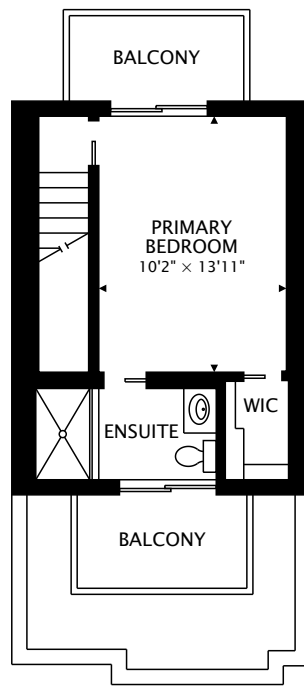

243 ROBINA AVE
YORK, ON M6C 3Y9

MAIN
887 sq ft

SECOND
655 sq ft

THIRD
285 sq ft

LOWER
968 sq ft BELOW GRADE

TOTAL
1826 sq ft + 968 sq ft BELOW GRADE