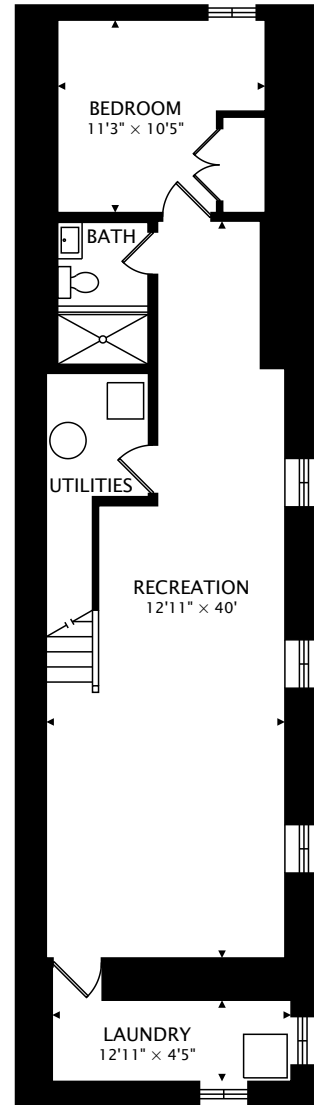

243 ROBINA AVE
YORK, ON M6C 3Y9

MAIN
887 sq ft

SECOND
655 sq ft

THIRD
285 sq ft

LOWER
968 sq ft BELOW GRADE

TOTAL
1826 sq ft + 968 sq ft BELOW GRADE