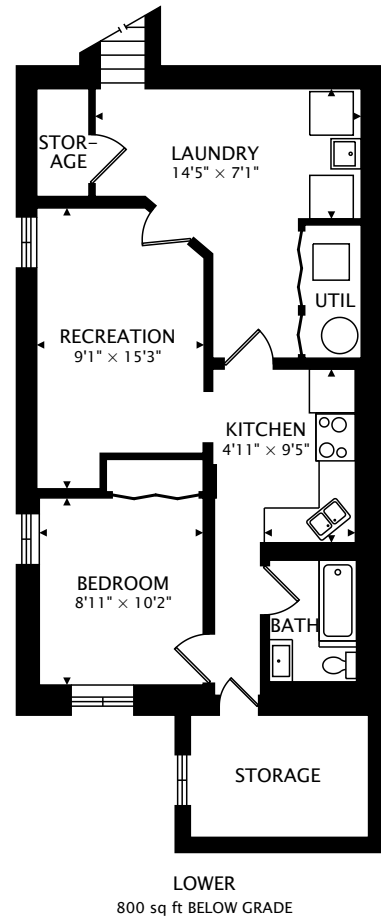

269 ROBINA AVE  
YORK, ON M6C 3Y9

TOTAL  
892 sq ft + 800 sq ft BELOW GRADE

CAPTURED ON: 11 OCT 2022  
DIMENSIONS, AREAS, LAYOUTS AND DETAILS ARE APPROXIMATE  
AND SHOULD BE CONSIDERED ILLUSTRATIVE ONLY.