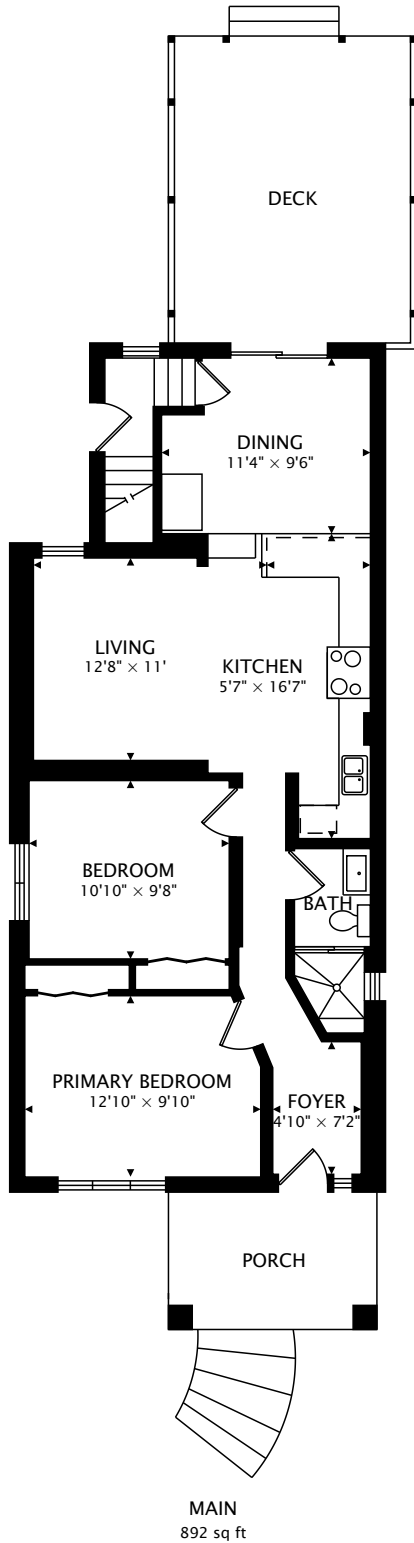

269 ROBINA AVE  
YORK, ON M6C 3Y9

TOTAL  
892 sq ft + 800 sq ft BELOW GRADE

CAPTURED ON: 11 OCT 2022  
DIMENSIONS, AREAS, LAYOUTS AND DETAILS ARE APPROXIMATE  
AND SHOULD BE CONSIDERED ILLUSTRATIVE ONLY.