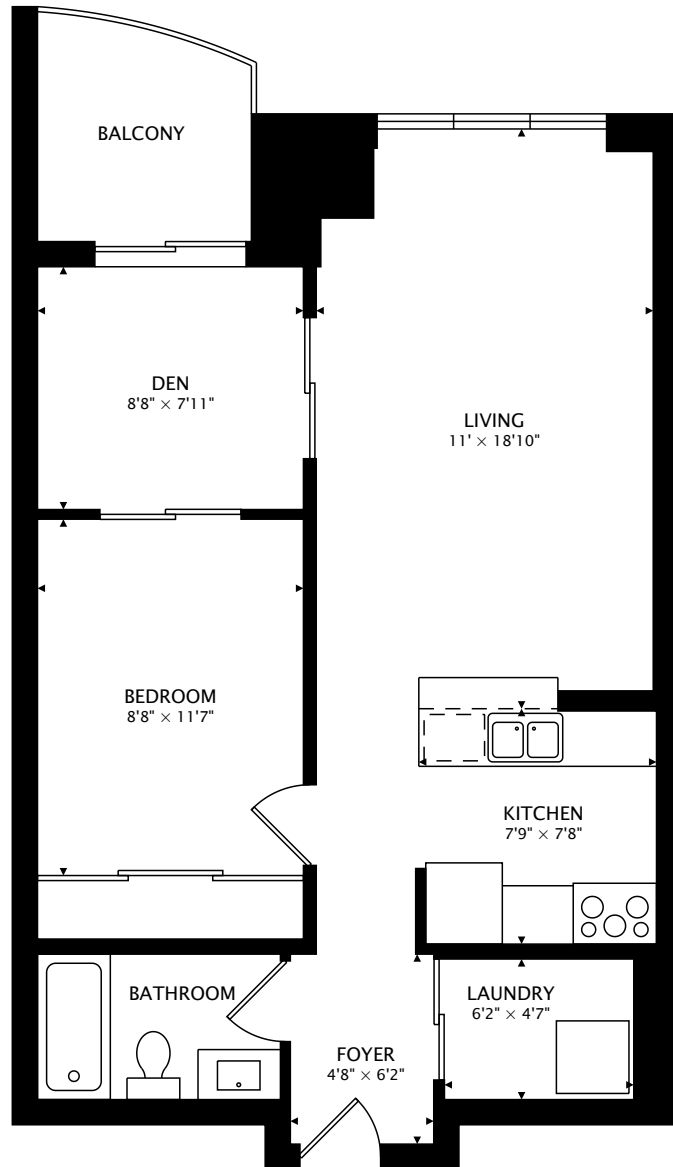

233 BEECROFT RD #1011
NORTH YORK, ON M2N 6Z9

663 sq ft + 48 sq ft BALCONY