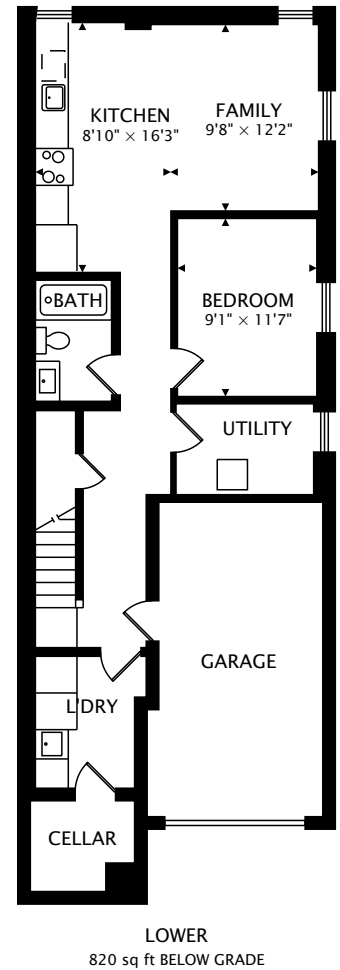

401 CORTLEIGH BLVD
NORTH YORK, ON M5N 1R4

TOTAL
2119 sq ft + 820 sq ft BELOW GRADE

CAPTURED ON: 10 APR 2023
DIMENSIONS, AREAS, LAYOUTS AND DETAILS ARE APPROXIMATE AND SHOULD BE CONSIDERED ILLUSTRATIVE ONLY.