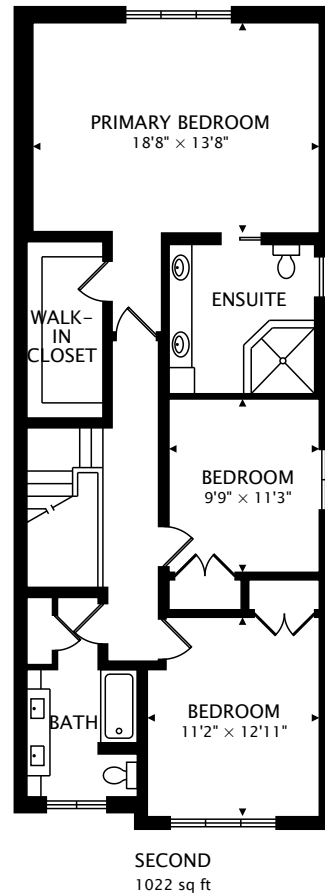

401 CORTLEIGH BLVD
NORTH YORK, ON M5N 1R4

TOTAL
2119 sq ft + 820 sq ft BELOW GRADE

CAPTURED ON: 10 APR 2023
DIMENSIONS, AREAS, LAYOUTS AND DETAILS ARE APPROXIMATE AND SHOULD BE CONSIDERED ILLUSTRATIVE ONLY.