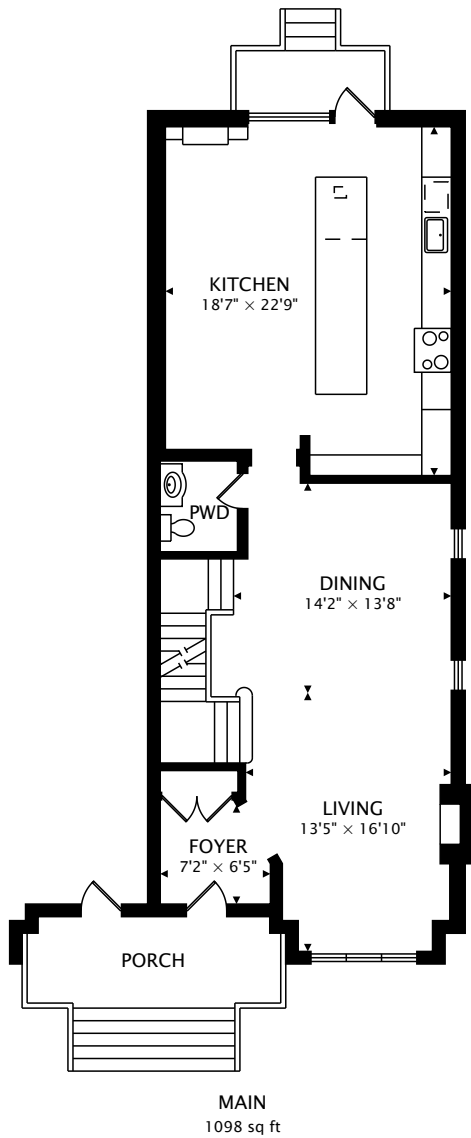

401 CORTLEIGH BLVD
NORTH YORK, ON M5N 1R4

TOTAL
2119 sq ft + 820 sq ft BELOW GRADE

CAPTURED ON: 10 APR 2023
DIMENSIONS, AREAS, LAYOUTS AND DETAILS ARE APPROXIMATE AND SHOULD BE CONSIDERED ILLUSTRATIVE ONLY.