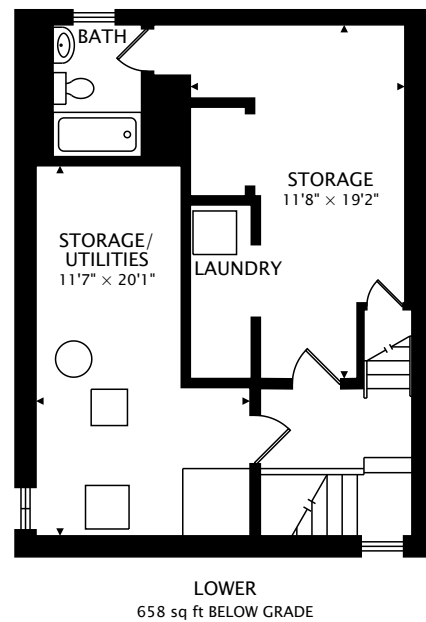

# 24 THOME CRESCENT

TORONTO, ON M6H 2S5

TOTAL

1585 sq ft + 658 sq ft BELOW GRADE