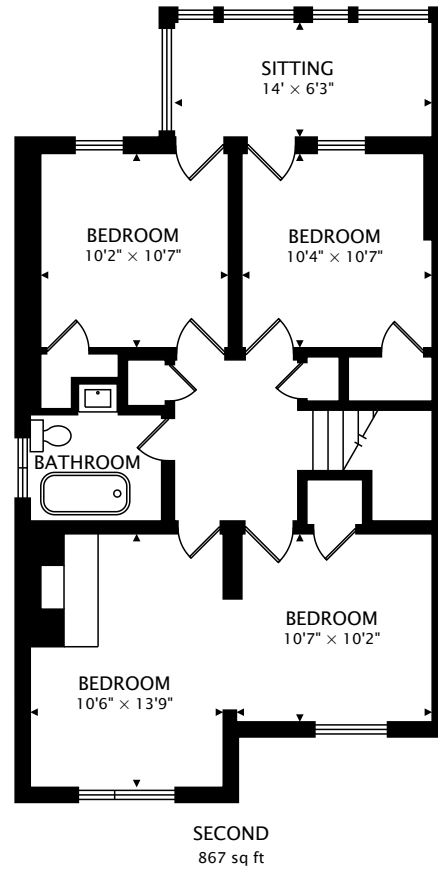

# 24 THOME CRESCENT

TORONTO, ON M6H 2S5

TOTAL

1585 sq ft + 658 sq ft BELOW GRADE