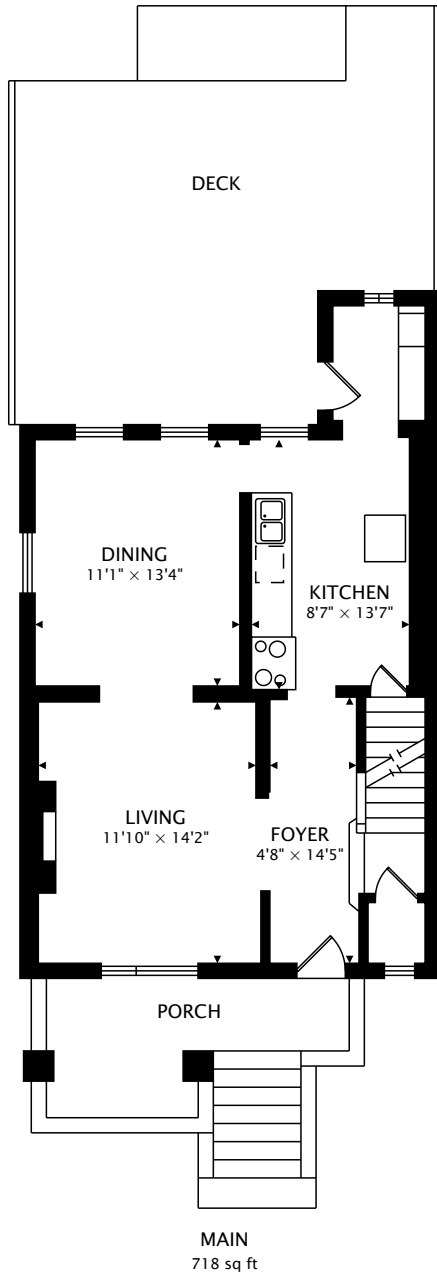

# 24 THOME CRESCENT

TORONTO, ON M6H 2S5

TOTAL

1585 sq ft + 658 sq ft BELOW GRADE