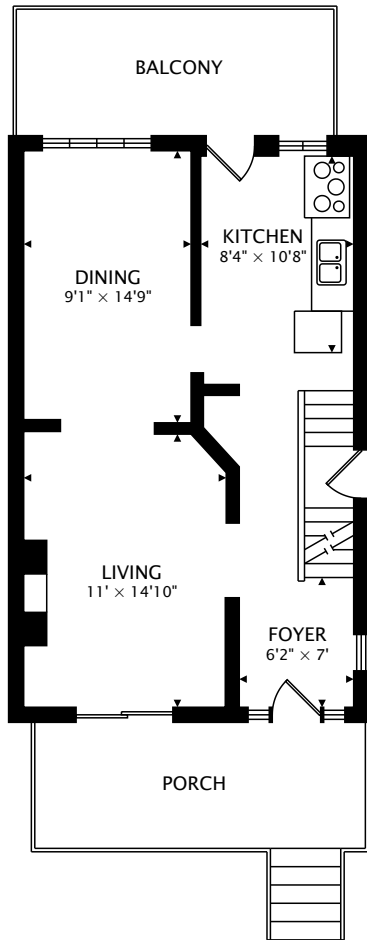

614 CHRISTIE ST, TORONTO ON M6G 3E5

MAIN
622 sq ft

SECOND
689 sq ft

LOWER
729 sq ft BELOW GRADE

TOTAL

1311 sq ft + 729 sq ft BELOW GRADE