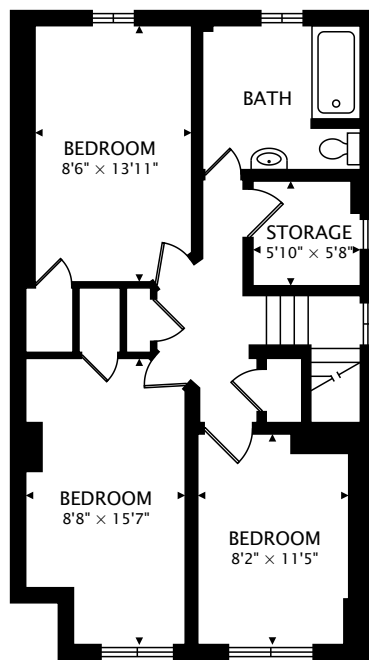

614 CHRISTIE ST, TORONTO ON M6G 3E5

MAIN
622 sq ft

SECOND
689 sq ft

LOWER
729 sq ft BELOW GRADE

TOTAL

1311 sq ft + 729 sq ft BELOW GRADE