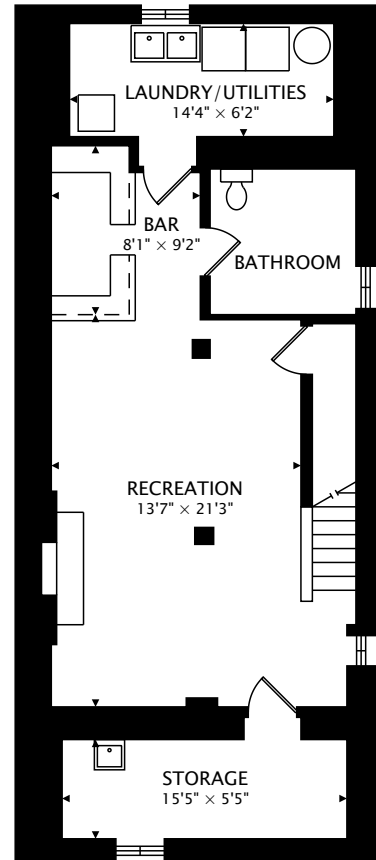

614 CHRISTIE ST, TORONTO ON M6G 3E5

MAIN
622 sq ft

SECOND
689 sq ft

LOWER
729 sq ft BELOW GRADE

TOTAL

1311 sq ft + 729 sq ft BELOW GRADE