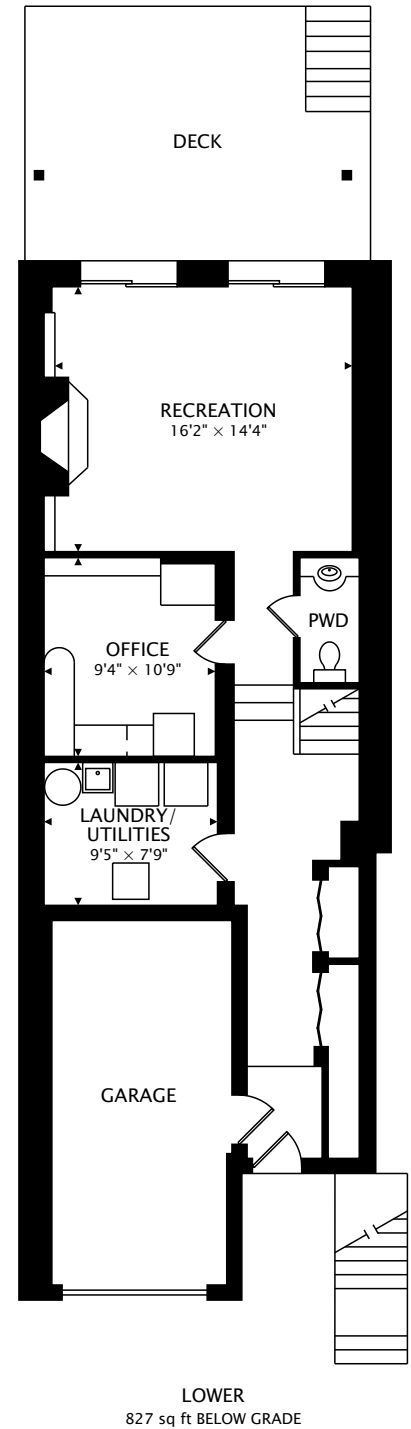

322 CHAPLIN CRESCENT

TORONTO, ON M5N 2M8

TOTAL

1955 sq ft + 827 sq ft BELOW GRADE

CAPTURED ON: 9 AUG 2023
DIMENSIONS, AREAS, LAYOUTS AND DETAILS ARE APPROXIMATE AND SHOULD BE CONSIDERED ILLUSTRATIVE ONLY.