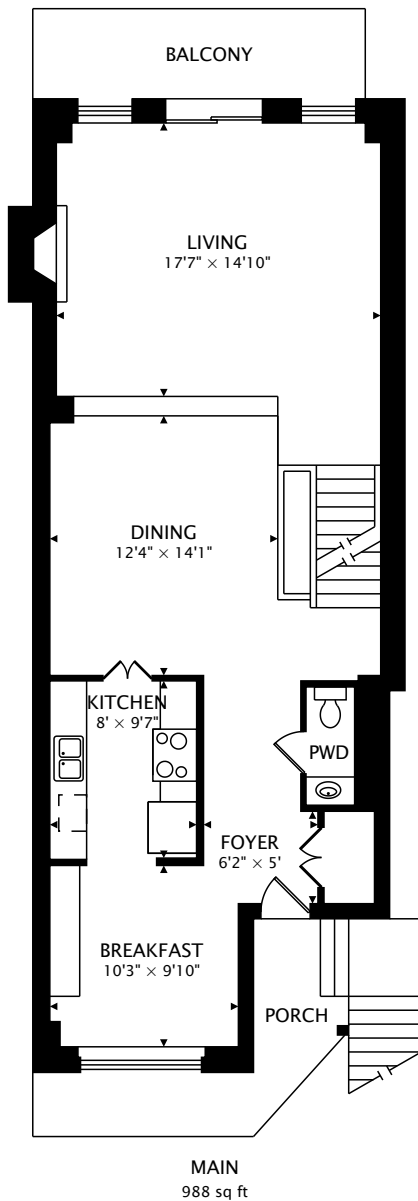

322 CHAPLIN CRESCENT

TORONTO, ON M5N 2M8

TOTAL

1955 sq ft + 827 sq ft BELOW GRADE

CAPTURED ON: 9 AUG 2023
DIMENSIONS, AREAS, LAYOUTS AND DETAILS ARE APPROXIMATE AND SHOULD BE CONSIDERED ILLUSTRATIVE ONLY.