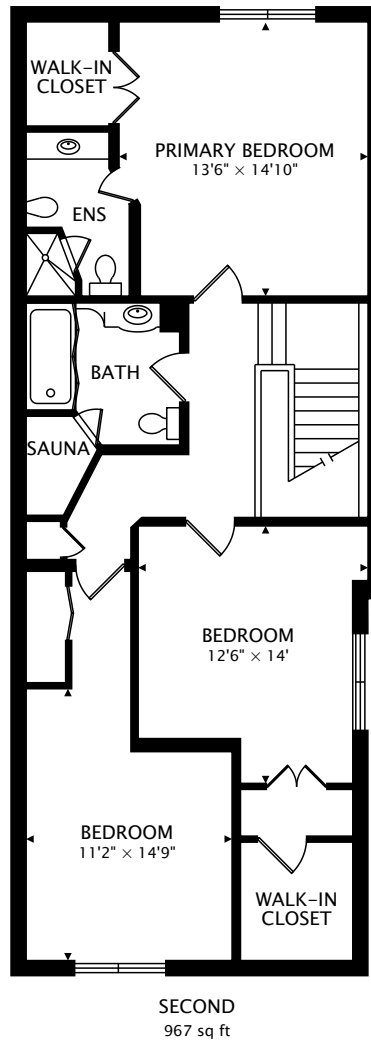

322 CHAPLIN CRESCENT

TORONTO, ON M5N 2M8

TOTAL

1955 sq ft + 827 sq ft BELOW GRADE

CAPTURED ON: 9 AUG 2023
DIMENSIONS, AREAS, LAYOUTS AND DETAILS ARE APPROXIMATE AND SHOULD BE CONSIDERED ILLUSTRATIVE ONLY.