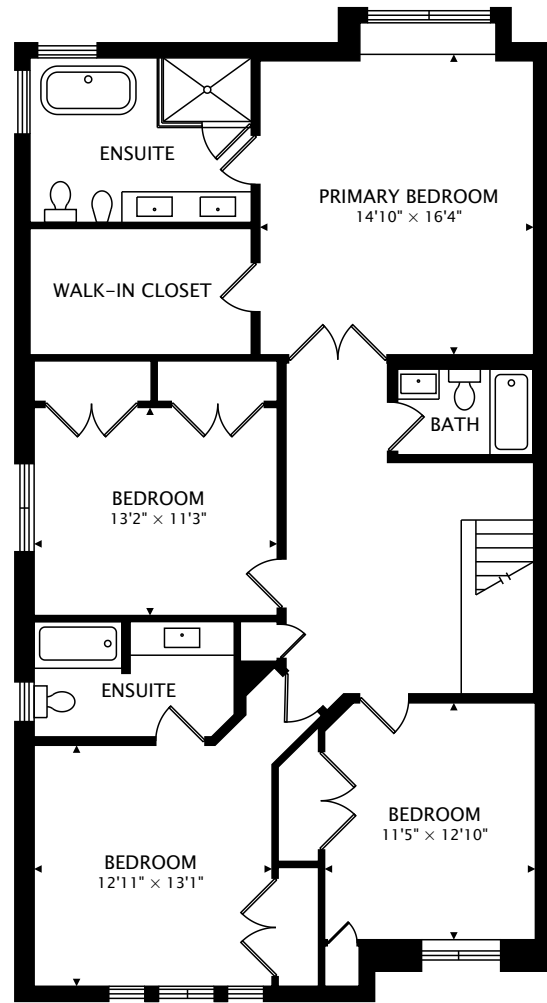

38 PRESTON RD, YORK ON, M6E 1Y7

MAIN
1515 sq ft

SECOND
1468 sq ft

TOTAL
4176 sq ft

CAPTURED ON: 22 AUG 2023
DIMENSIONS, AREAS, LAYOUTS AND DETAILS ARE APPROXIMATE
AND SHOULD BE CONSIDERED ILLUSTRATIVE ONLY.