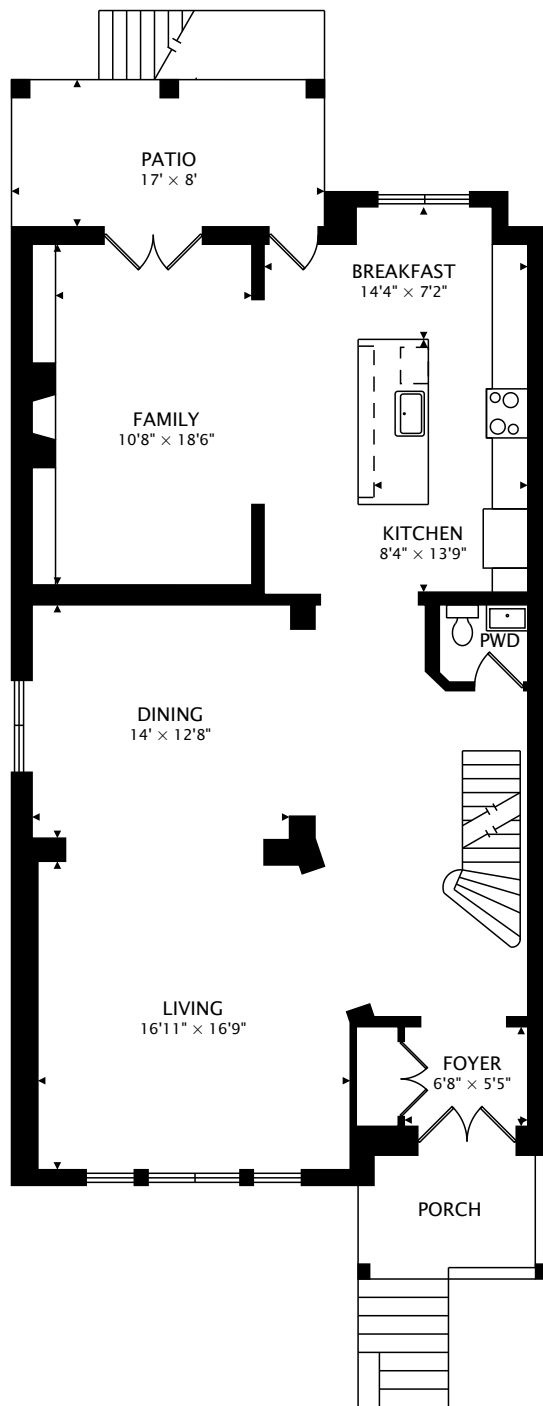

38 PRESTON RD, YORK ON, M6E 1Y7

MAIN
1515 sq ft

SECOND
1468 sq ft

TOTAL
4176 sq ft

CAPTURED ON: 22 AUG 2023
DIMENSIONS, AREAS, LAYOUTS AND DETAILS ARE APPROXIMATE
AND SHOULD BE CONSIDERED ILLUSTRATIVE ONLY.