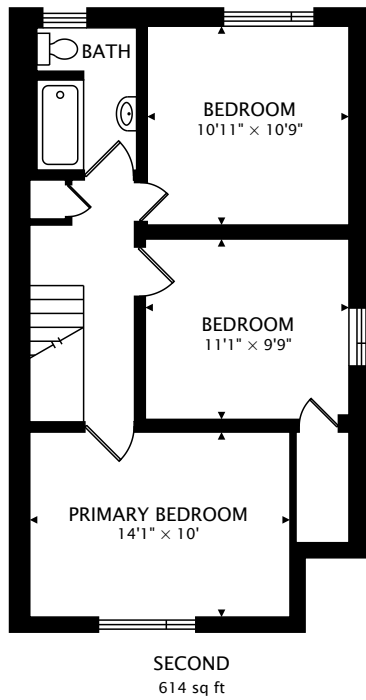

316 WINONA DR
YORK, ON M6C 3T1

TOTAL
1287 sq ft + 728 sq ft BELOW GRADE

CAPTURED ON: 17 JAN 2024
DIMENSIONS, AREAS, LAYOUTS AND DETAILS ARE APPROXIMATE
AND SHOULD BE CONSIDERED ILLUSTRATIVE ONLY.