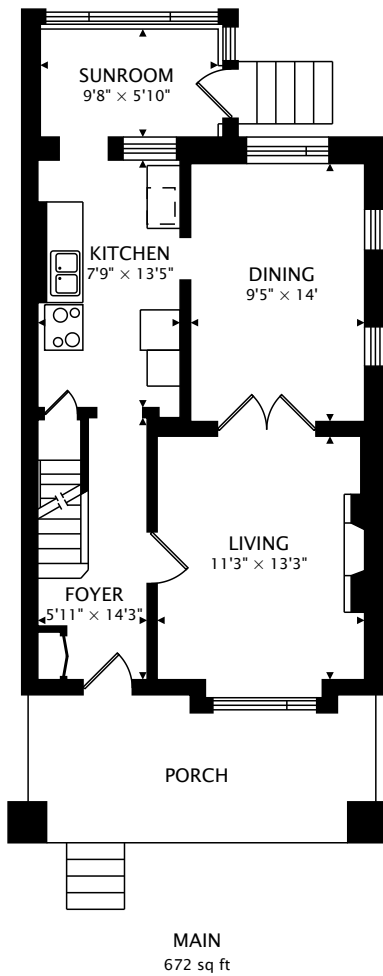

316 WINONA DR
YORK, ON M6C 3T1

TOTAL
1287 sq ft + 728 sq ft BELOW GRADE

CAPTURED ON: 17 JAN 2024
DIMENSIONS, AREAS, LAYOUTS AND DETAILS ARE APPROXIMATE
AND SHOULD BE CONSIDERED ILLUSTRATIVE ONLY.