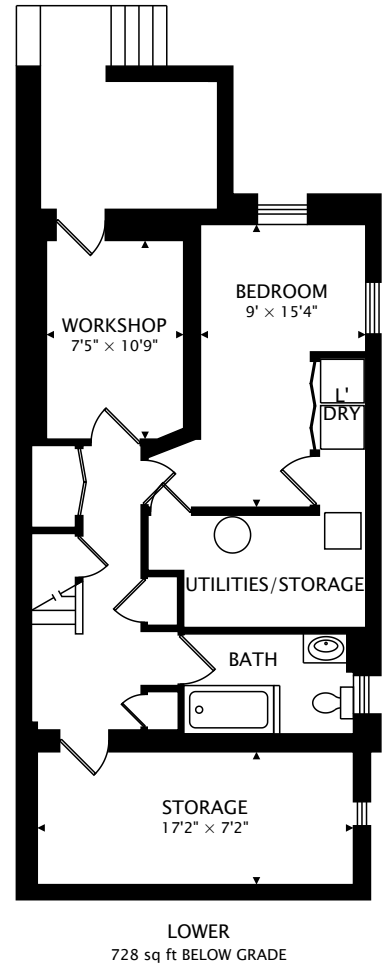

316 WINONA DR
YORK, ON M6C 3T1

TOTAL
1287 sq ft + 728 sq ft BELOW GRADE

CAPTURED ON: 17 JAN 2024
DIMENSIONS, AREAS, LAYOUTS AND DETAILS ARE APPROXIMATE
AND SHOULD BE CONSIDERED ILLUSTRATIVE ONLY.