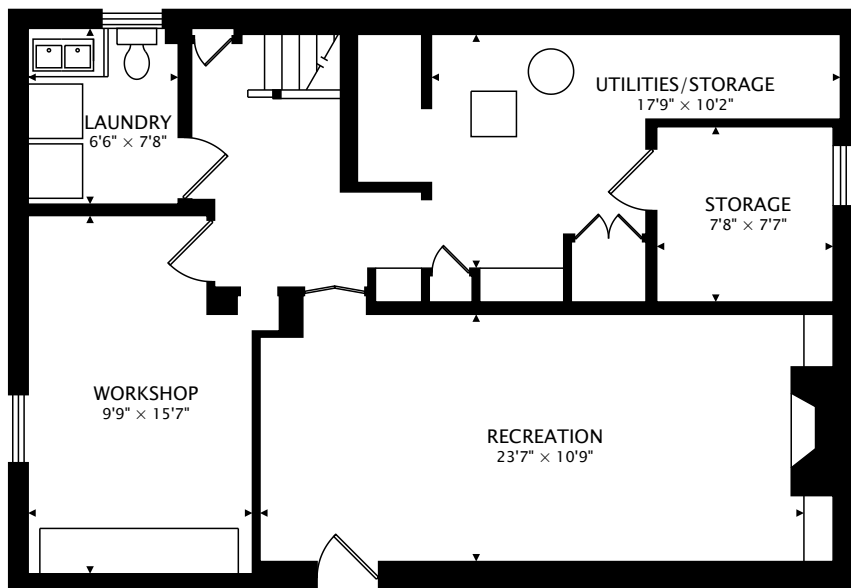

31 HARROW DR
NORTH YORK, ON M6M 2X4

MAIN
935 sq ft

LOWER
923 sq ft BELOW GRADE

TOTAL
935 sq ft + 923 sq ft BELOW GRADE