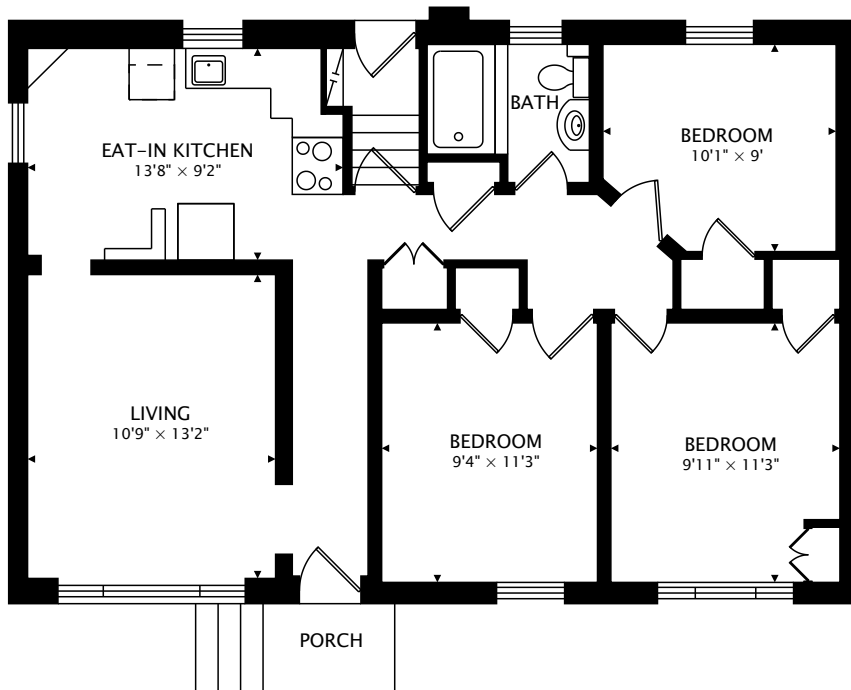

31 HARROW DR
NORTH YORK, ON M6M 2X4

MAIN
935 sq ft

LOWER
923 sq ft BELOW GRADE

TOTAL
935 sq ft + 923 sq ft BELOW GRADE