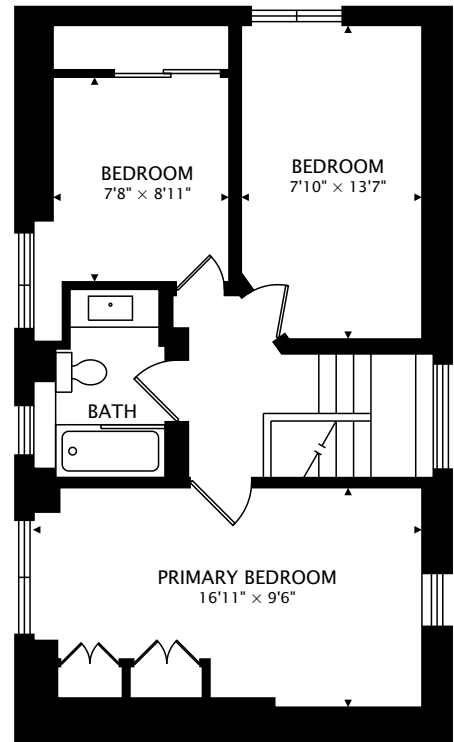

254 BENSON AVE
TORONTO, ON M6G 2J6

SECOND
569 sq ft

LOWER
395 sq ft BELOW GRADE

TOTAL

1135 sq ft + 395 sq ft BELOW GRADE