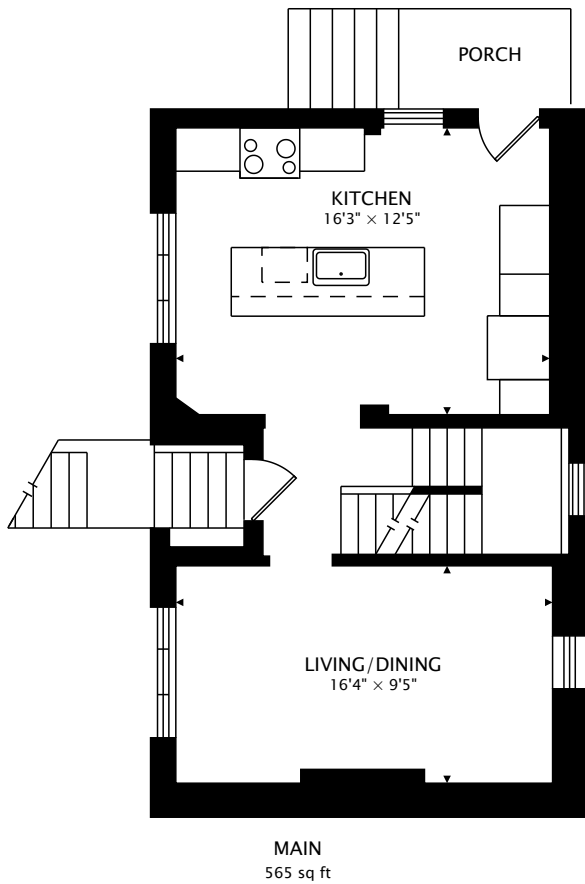

254 BENSON AVE
TORONTO, ON M6G 2J6

SECOND
569 sq ft

LOWER
395 sq ft BELOW GRADE

TOTAL

1135 sq ft + 395 sq ft BELOW GRADE