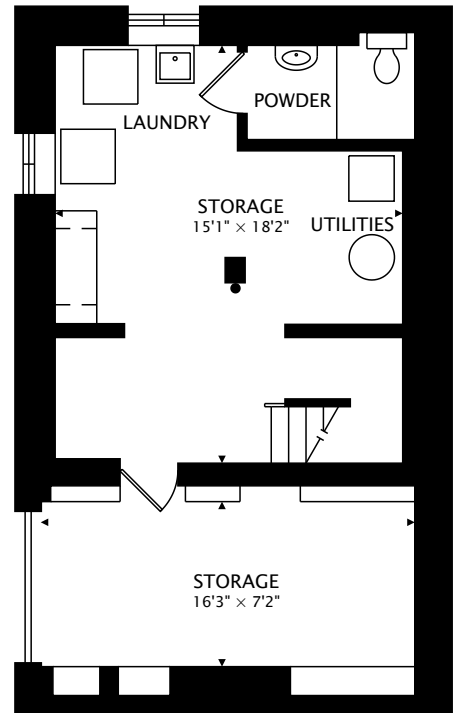

254 BENSON AVE
TORONTO, ON M6G 2J6

SECOND
569 sq ft

LOWER
395 sq ft BELOW GRADE

TOTAL

1135 sq ft + 395 sq ft BELOW GRADE