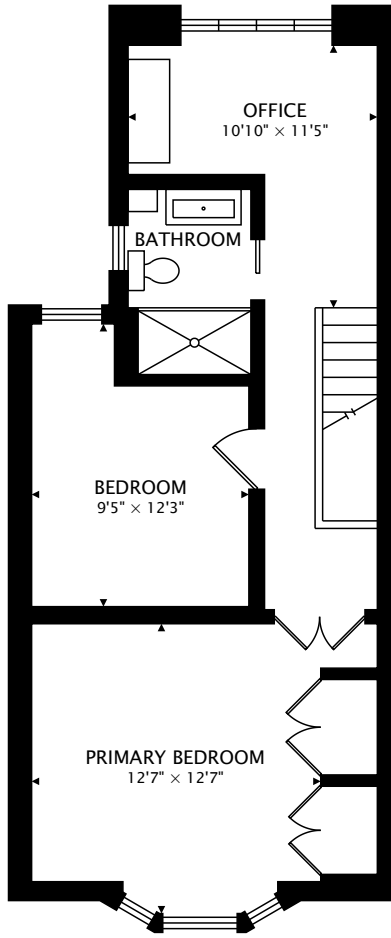

14 CONWAY AVE  
YORK, ON M6E 1H2

MAIN  
605 sq ft

SECOND  
580 sq ft

LOWER  
605 sq ft BELOW GRADE

TOTAL

1185 sq ft + 605 sq ft BELOW GRADE

CAPTURED ON: 1 MAY 2024  
DIMENSIONS, AREAS, LAYOUTS AND DETAILS ARE APPROXIMATE  
AND SHOULD BE CONSIDERED ILLUSTRATIVE ONLY.