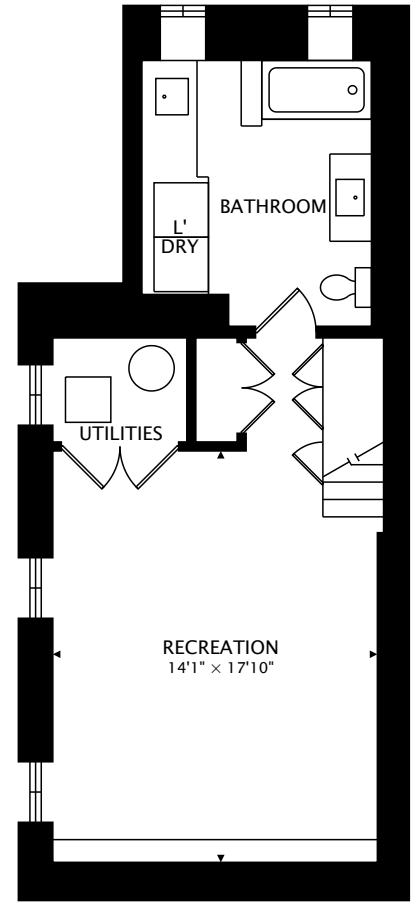

14 CONWAY AVE  
YORK, ON M6E 1H2

MAIN  
605 sq ft

SECOND  
580 sq ft

LOWER  
605 sq ft BELOW GRADE

TOTAL

1185 sq ft + 605 sq ft BELOW GRADE

CAPTURED ON: 1 MAY 2024  
DIMENSIONS, AREAS, LAYOUTS AND DETAILS ARE APPROXIMATE  
AND SHOULD BE CONSIDERED ILLUSTRATIVE ONLY.