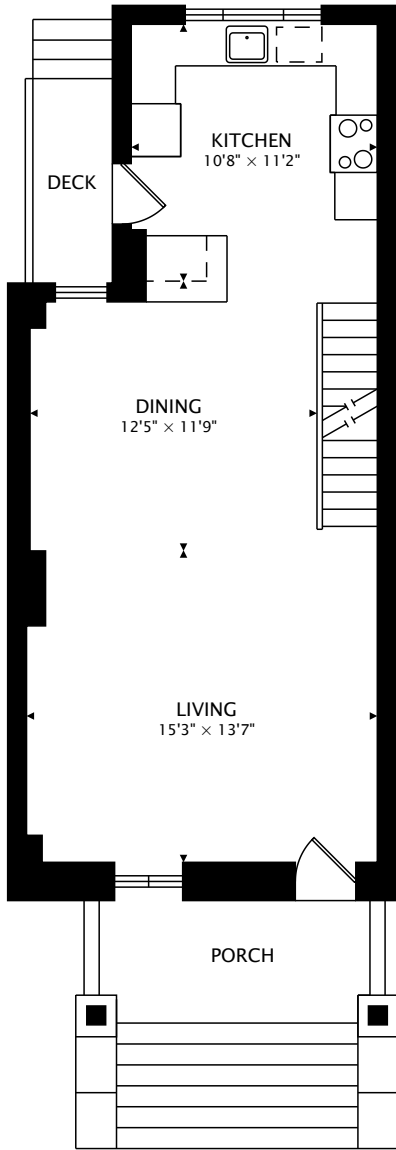

14 CONWAY AVE  
YORK, ON M6E 1H2

MAIN  
605 sq ft

SECOND  
580 sq ft

LOWER  
605 sq ft BELOW GRADE

TOTAL

1185 sq ft + 605 sq ft BELOW GRADE

CAPTURED ON: 1 MAY 2024  
DIMENSIONS, AREAS, LAYOUTS AND DETAILS ARE APPROXIMATE  
AND SHOULD BE CONSIDERED ILLUSTRATIVE ONLY.