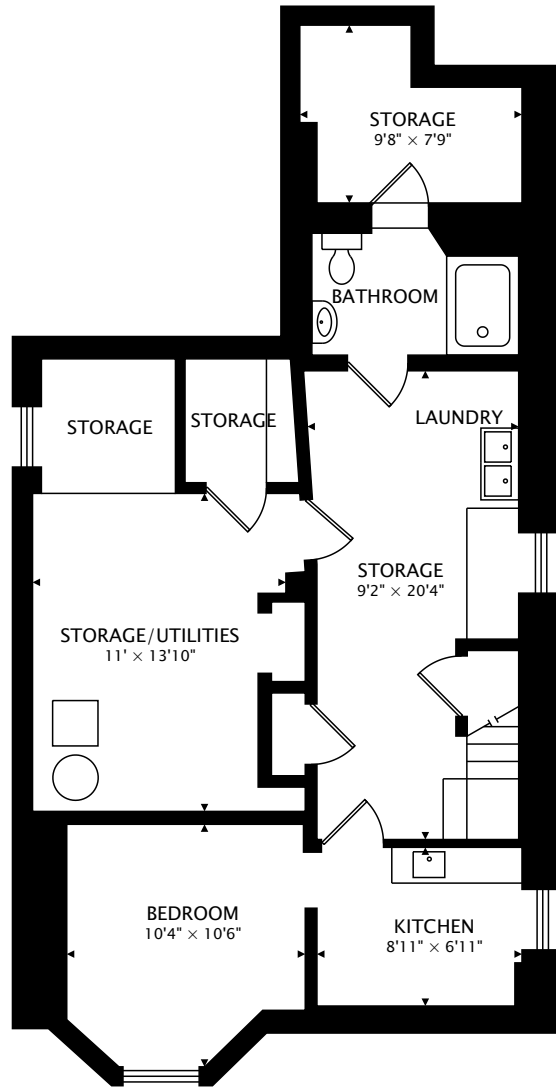

43 THOME CRESCENT

TORONTO, ON M6H 2S6

TOTAL

1721 sq ft + 875 sq ft BELOW GRADE

LOWER
875 sq ft BELOW GRADE

TOTAL

1721 sq ft + 875 sq ft BELOW GRADE