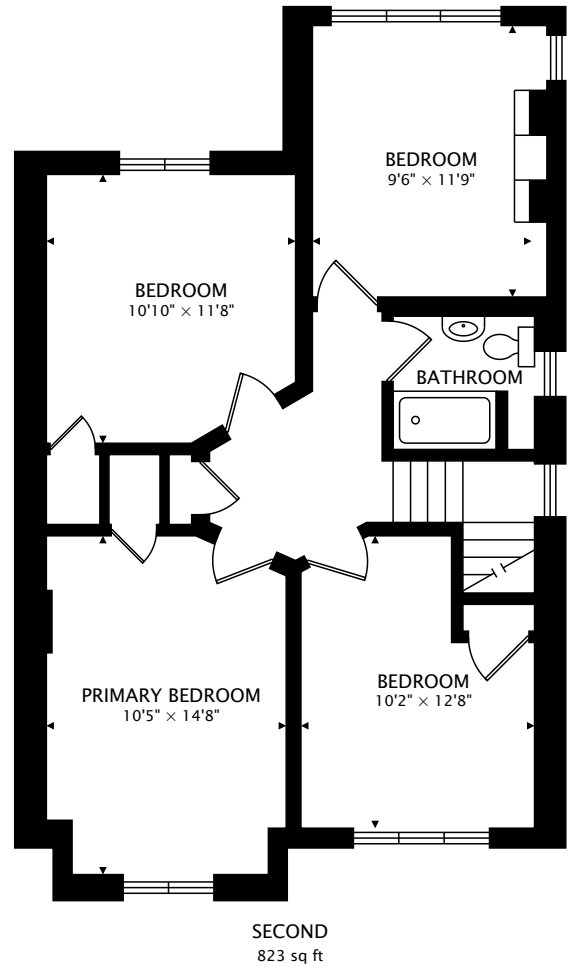

43 THOME CRESCENT

TORONTO, ON M6H 2S6

TOTAL

1721 sq ft + 875 sq ft BELOW GRADE

LOWER
875 sq ft BELOW GRADE

TOTAL

1721 sq ft + 875 sq ft BELOW GRADE