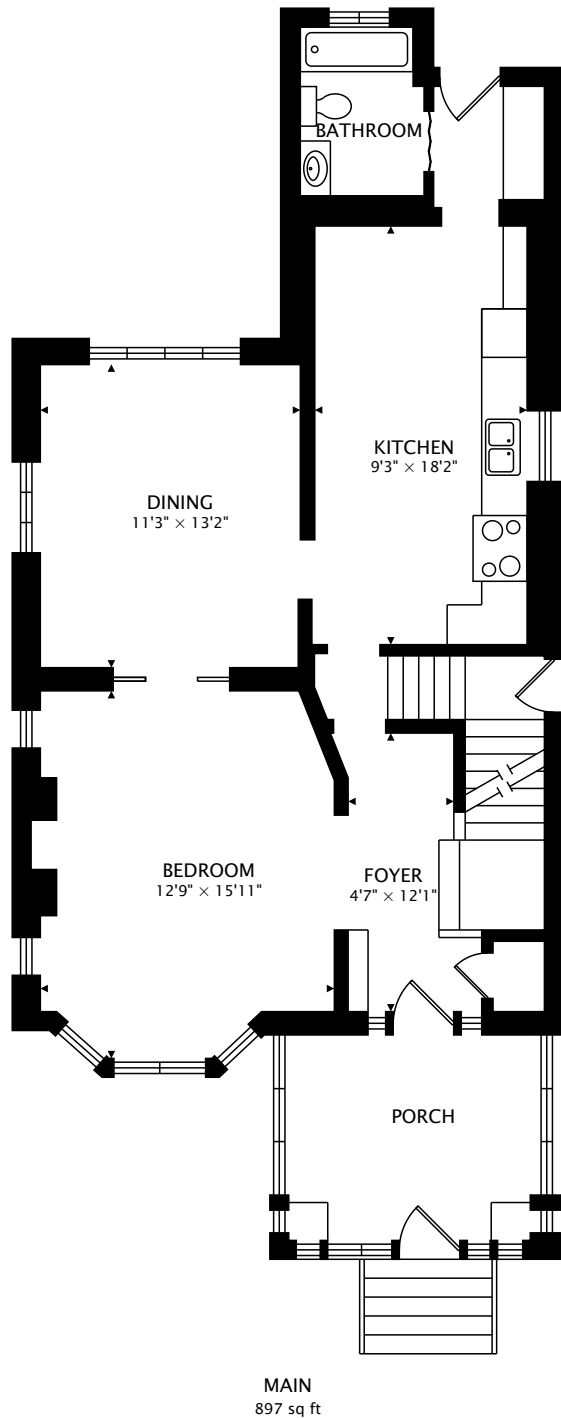

43 THOME CRESCENT

TORONTO, ON M6H 2S6

TOTAL

1721 sq ft + 875 sq ft BELOW GRADE

LOWER
875 sq ft BELOW GRADE

TOTAL

1721 sq ft + 875 sq ft BELOW GRADE