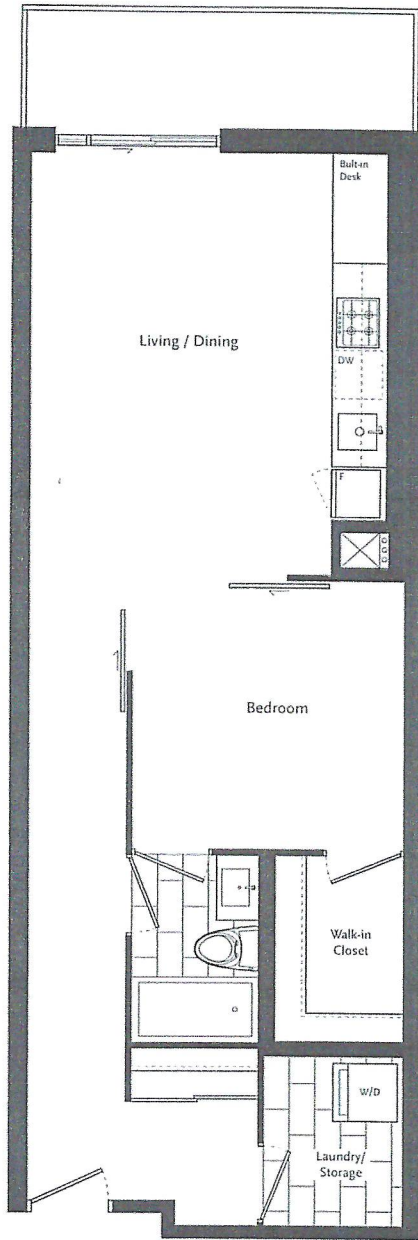

Schedule S

664 sq.ft. | One Bedroom

the nest
Residences at Intersect Chicago

Unit 14
Level 43

Plans are approximate and subject to change. Actual usable floor space may vary from stated floor area. E.&O.E.