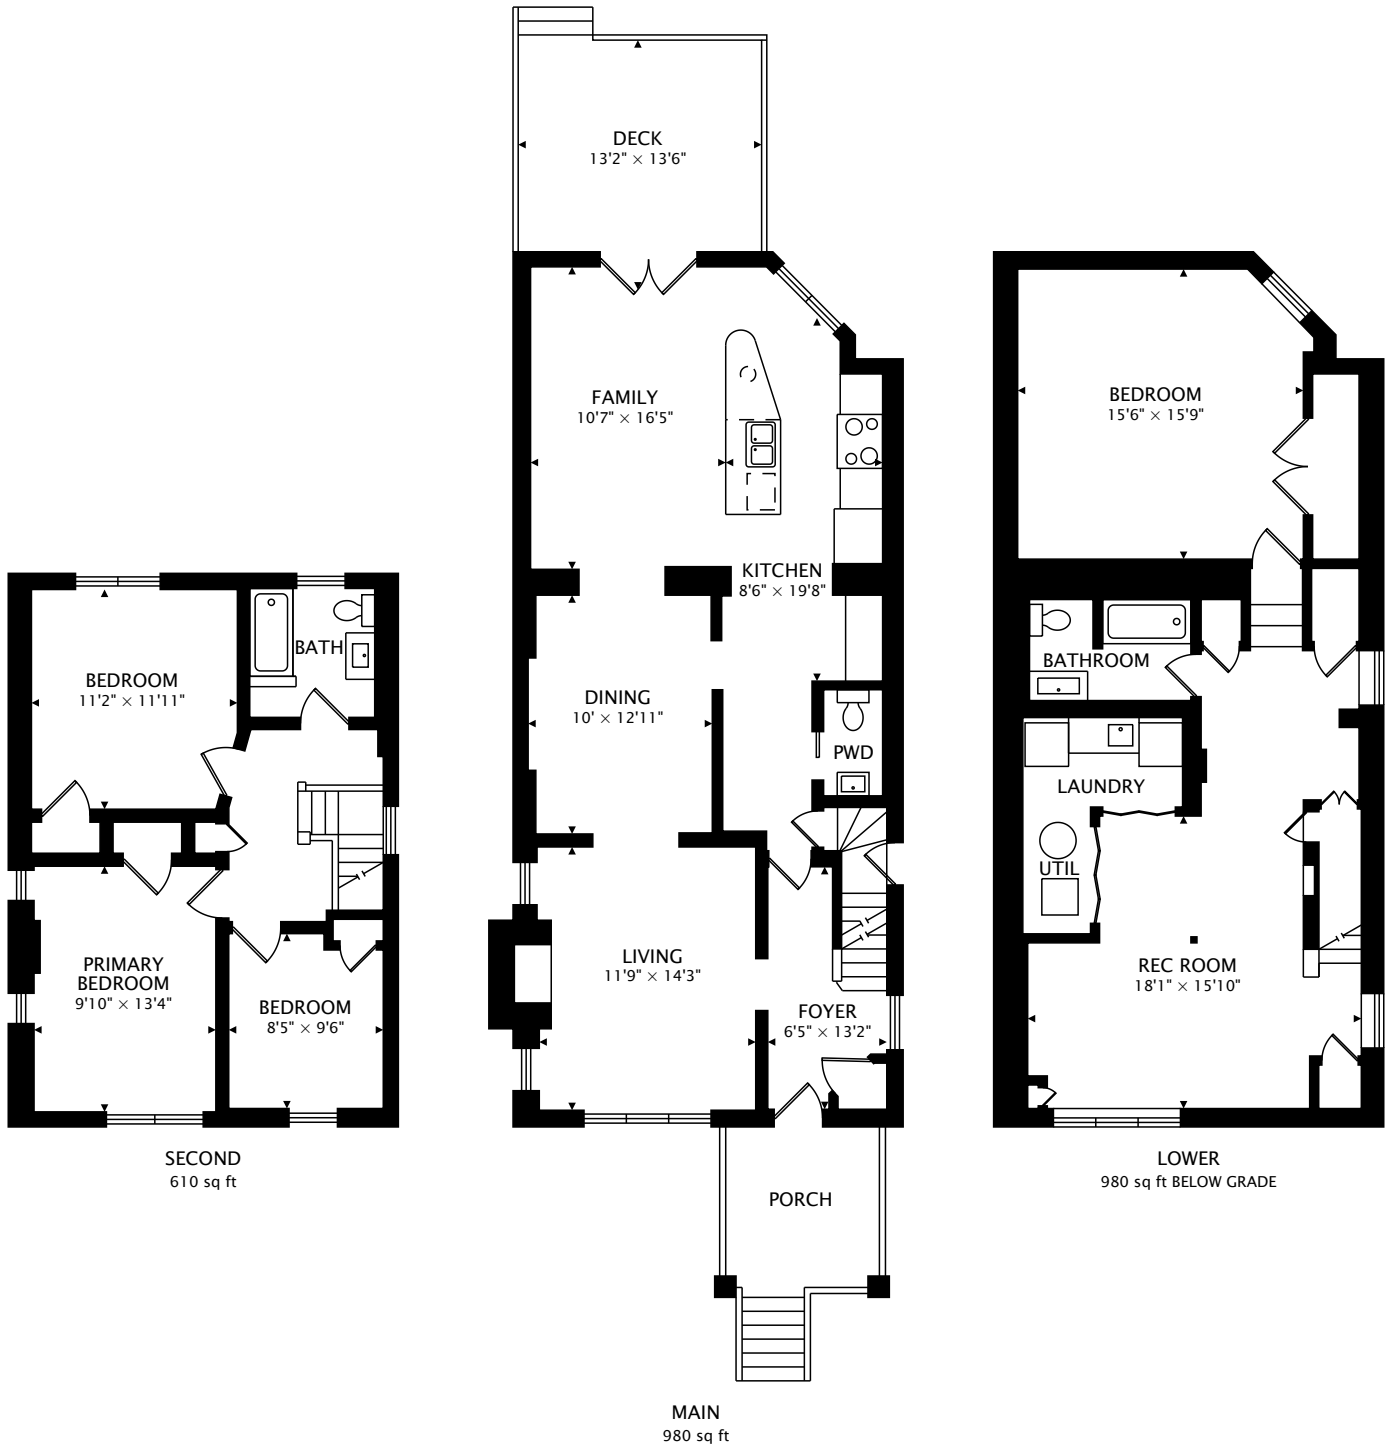

237 ARLINGTON AVE
YORK, ON M6C 2Z6

TOTAL

1590 sq ft + 980 sq ft BELOW GRADE