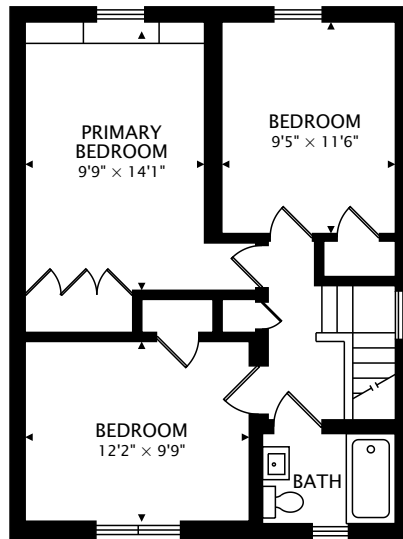

25 ROSENEATH GARDENS

YORK, ON M6C 3X5

TOTAL

1230 sq ft + 831 sq ft BELOW GRADE