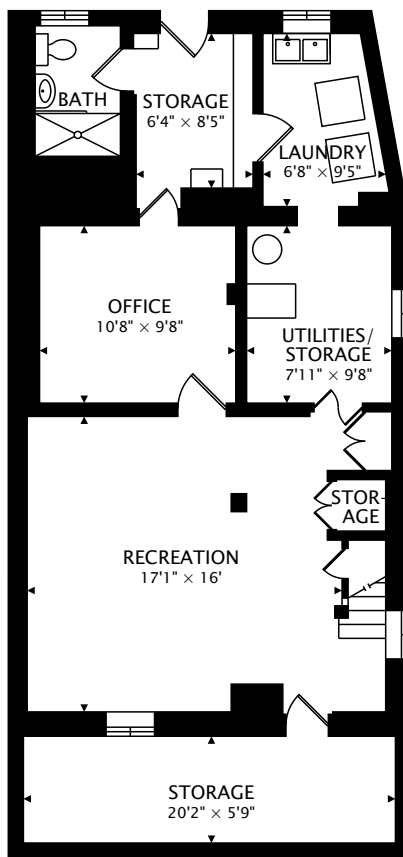

25 ROSENEATH GARDENS

YORK, ON M6C 3X5

TOTAL

1230 sq ft + 831 sq ft BELOW GRADE