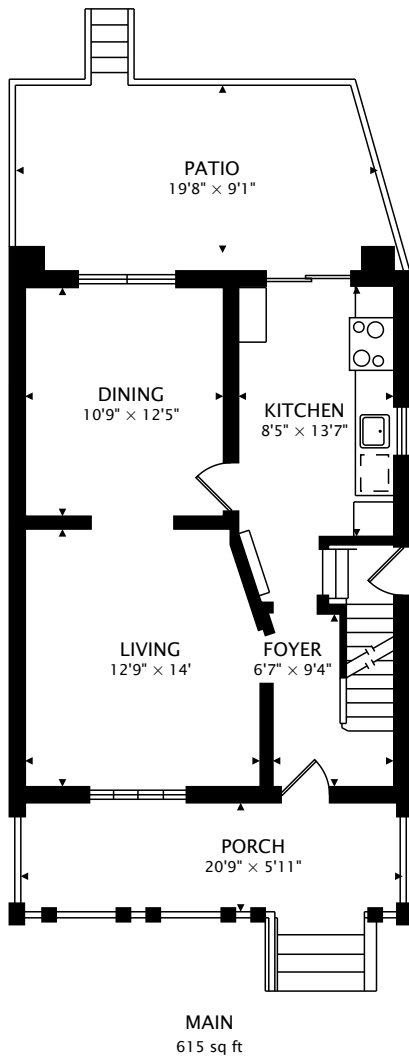

25 ROSENEATH GARDENS

YORK, ON M6C 3X5

TOTAL

1230 sq ft + 831 sq ft BELOW GRADE