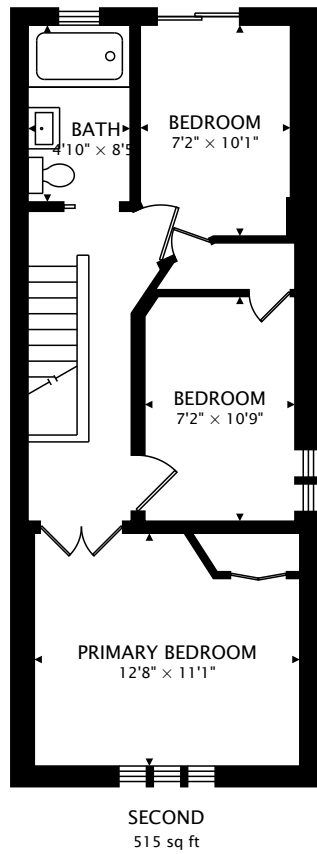

100 WINNETT AVE  
YORK, ON M6C 3L5

**TOTAL**  
1261 sq ft + 746 sq ft BELOW GRADE

CAPTURED ON: 25 MAR 2025  
DIMENSIONS, AREAS, LAYOUTS AND DETAILS ARE APPROXIMATE  
AND SHOULD BE CONSIDERED ILLUSTRATIVE ONLY.