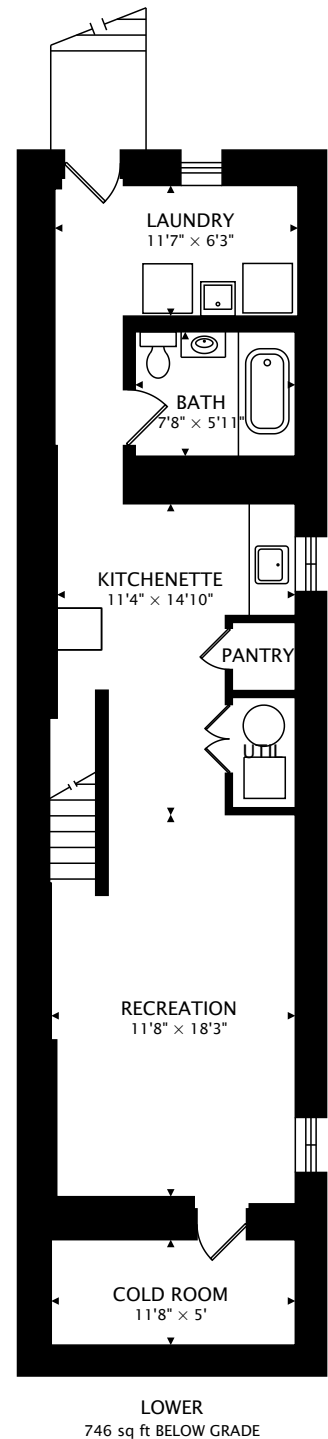

100 WINNETT AVE  
YORK, ON M6C 3L5

**TOTAL**  
1261 sq ft + 746 sq ft BELOW GRADE

CAPTURED ON: 25 MAR 2025  
DIMENSIONS, AREAS, LAYOUTS AND DETAILS ARE APPROXIMATE  
AND SHOULD BE CONSIDERED ILLUSTRATIVE ONLY.