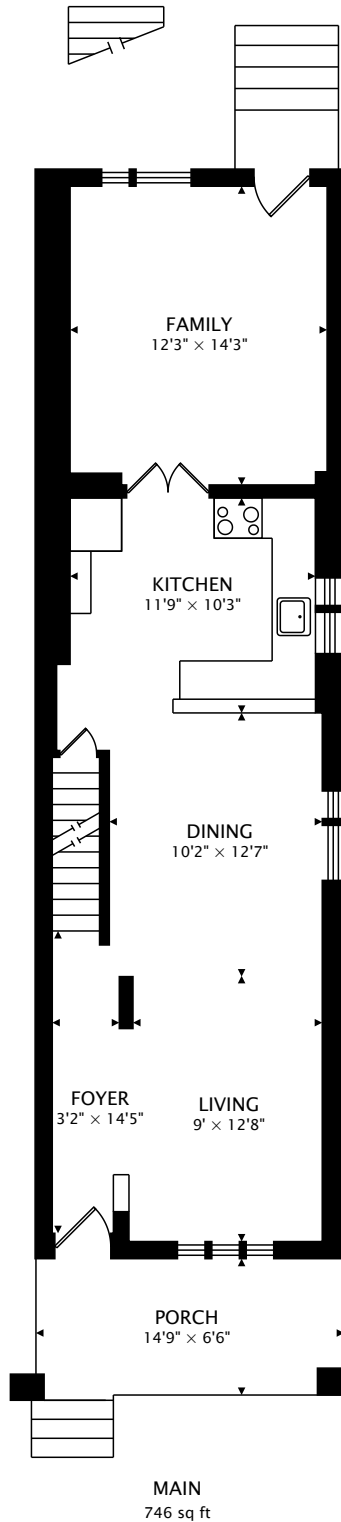

100 WINNETT AVE  
YORK, ON M6C 3L5

**TOTAL**  
1261 sq ft + 746 sq ft BELOW GRADE

CAPTURED ON: 25 MAR 2025  
DIMENSIONS, AREAS, LAYOUTS AND DETAILS ARE APPROXIMATE  
AND SHOULD BE CONSIDERED ILLUSTRATIVE ONLY.