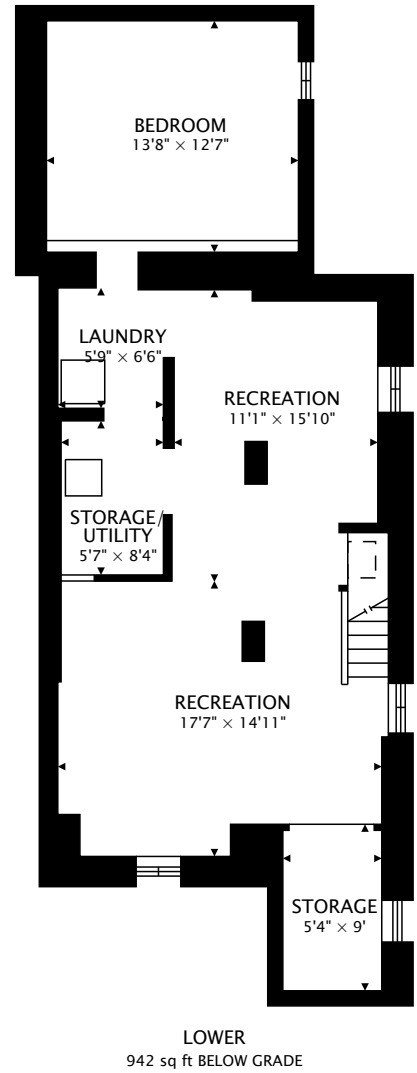

# 7 ROSENEATH GARDENS, YORK, ON M6C 3X5

**TOTAL**

1889 sq ft + 942 sq ft BELOW GRADE

CAPTURED ON: 22 MAY 2025  
DIMENSIONS, AREAS, LAYOUTS AND DETAILS ARE APPROXIMATE AND SHOULD BE CONSIDERED ILLUSTRATIVE ONLY.