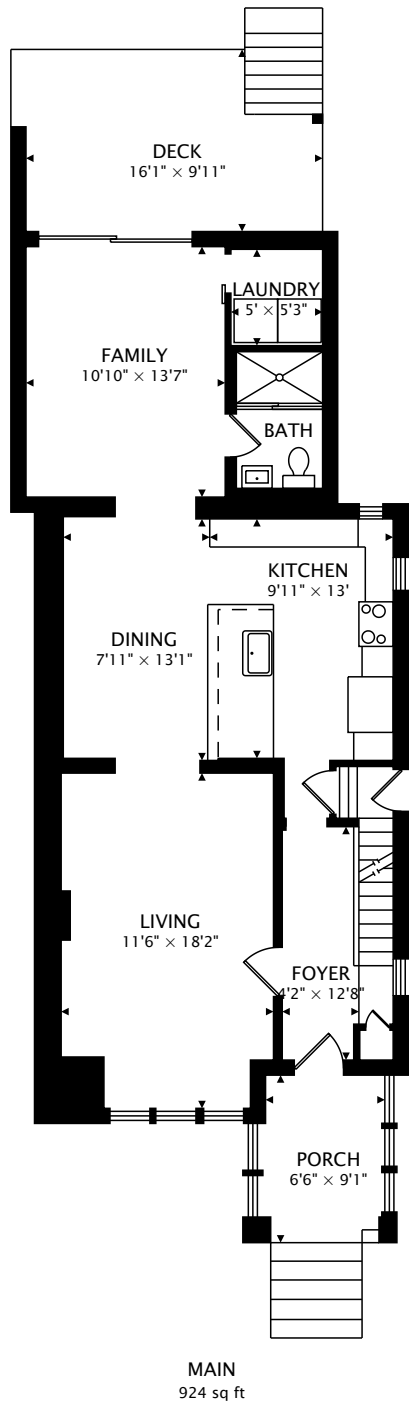

# 7 ROSENEATH GARDENS, YORK, ON M6C 3X5

**TOTAL**

1889 sq ft + 942 sq ft BELOW GRADE

CAPTURED ON: 22 MAY 2025  
DIMENSIONS, AREAS, LAYOUTS AND DETAILS ARE APPROXIMATE AND SHOULD BE CONSIDERED ILLUSTRATIVE ONLY.