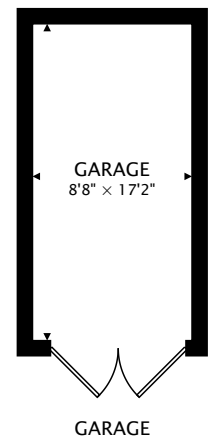

# 7 ROSENEATH GARDENS, YORK, ON M6C 3X5

**TOTAL**

1889 sq ft + 942 sq ft BELOW GRADE

CAPTURED ON: 22 MAY 2025  
DIMENSIONS, AREAS, LAYOUTS AND DETAILS ARE APPROXIMATE AND SHOULD BE CONSIDERED ILLUSTRATIVE ONLY.