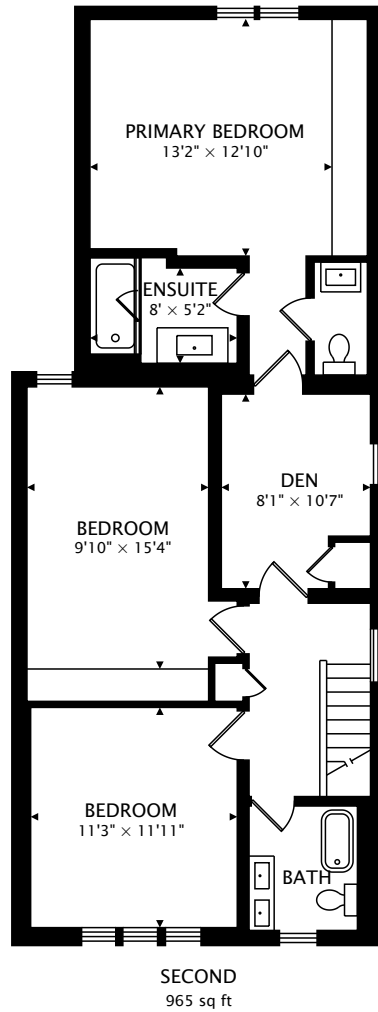

# 7 ROSENEATH GARDENS, YORK, ON M6C 3X5

**TOTAL**

1889 sq ft + 942 sq ft BELOW GRADE

CAPTURED ON: 22 MAY 2025  
DIMENSIONS, AREAS, LAYOUTS AND DETAILS ARE APPROXIMATE AND SHOULD BE CONSIDERED ILLUSTRATIVE ONLY.