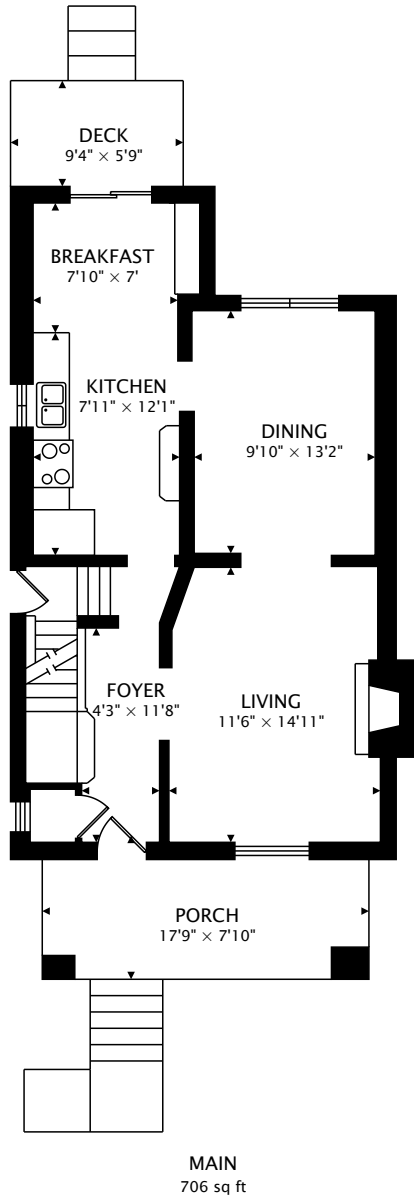

155 MAPLEWOOD AVE
YORK, ON M6C 1J8

TOTAL

1411 sq ft + 739 sq ft BELOW GRADE