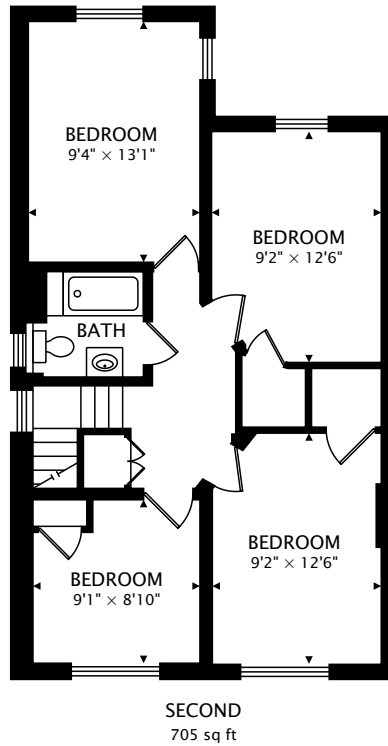

155 MAPLEWOOD AVE
YORK, ON M6C 1J8

TOTAL

1411 sq ft + 739 sq ft BELOW GRADE