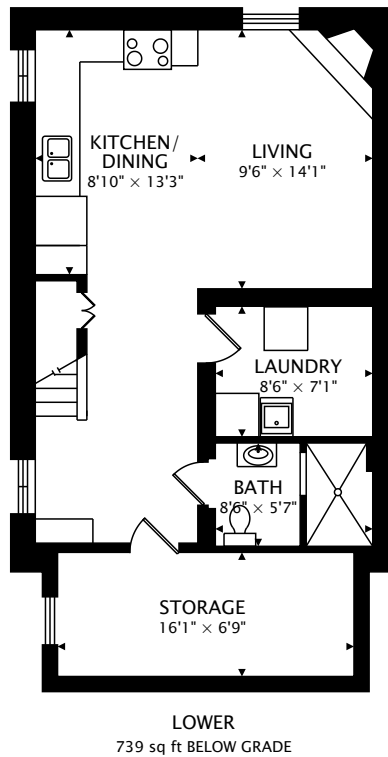

155 MAPLEWOOD AVE
YORK, ON M6C 1J8

TOTAL

1411 sq ft + 739 sq ft BELOW GRADE