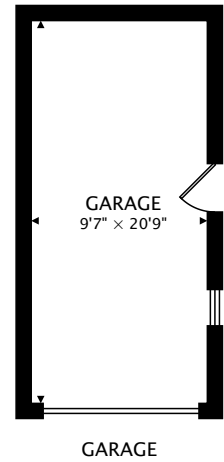

155 MAPLEWOOD AVE
YORK, ON M6C 1J8

TOTAL

1411 sq ft + 739 sq ft BELOW GRADE