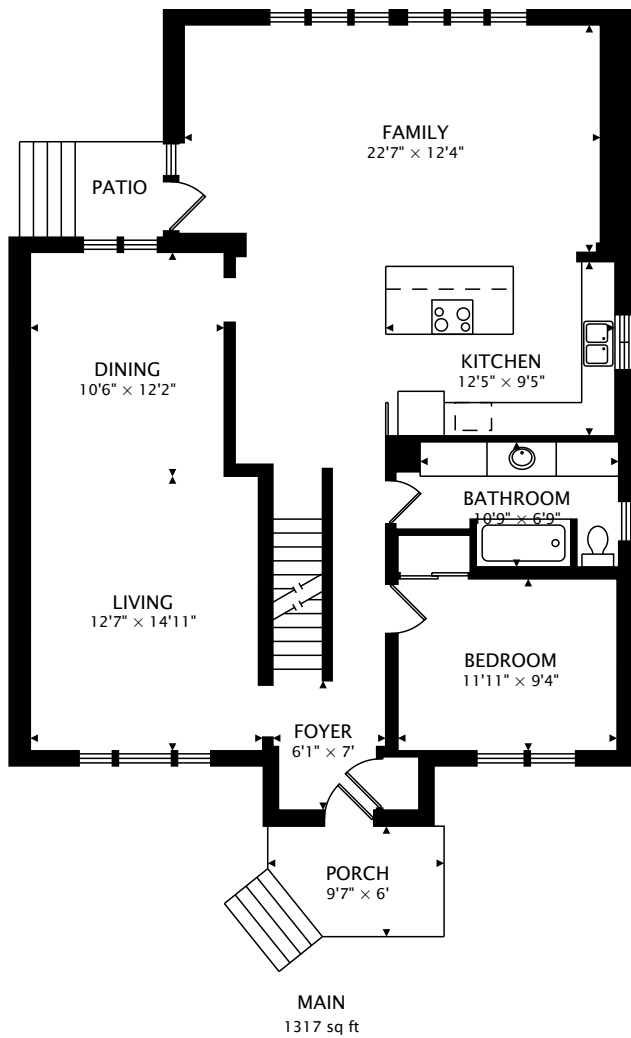

683 GLENGROVE AVE  
NORTH YORK, ON M6B 2J2

TOTAL

1891 sq ft + 981 sq ft BELOW GRADE