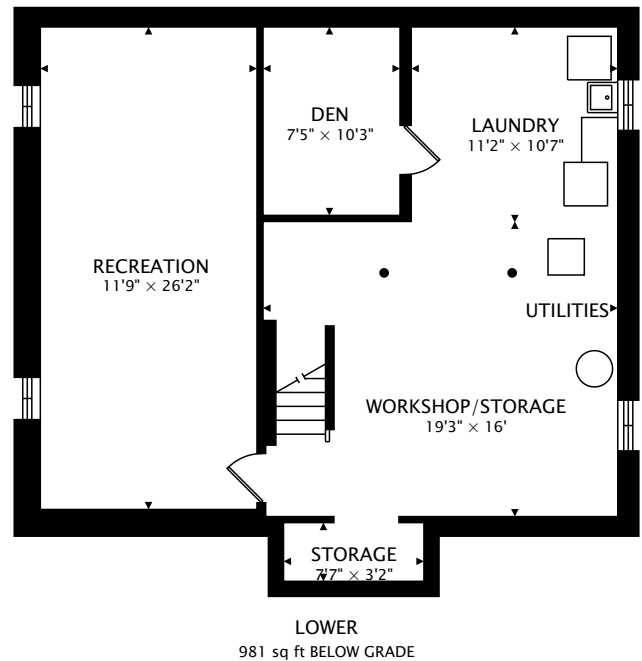

683 GLENGROVE AVE  
NORTH YORK, ON M6B 2J2

TOTAL

1891 sq ft + 981 sq ft BELOW GRADE