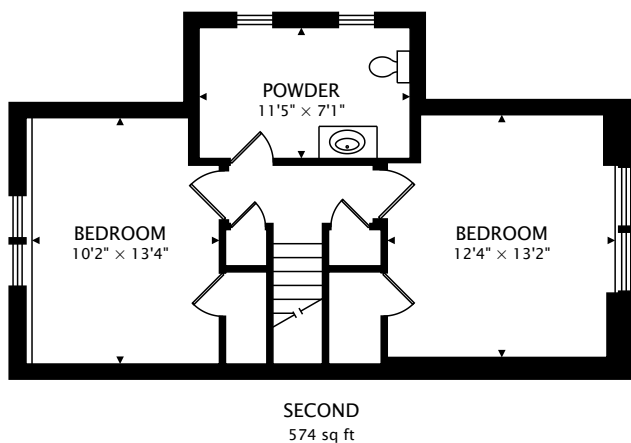

683 GLENGROVE AVE  
NORTH YORK, ON M6B 2J2

TOTAL

1891 sq ft + 981 sq ft BELOW GRADE