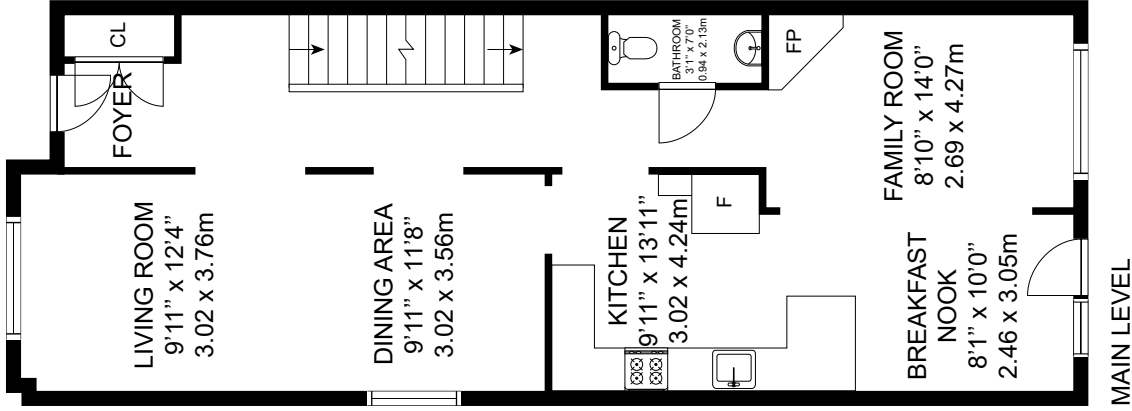

# 4 COATES AVE, YORK

GROSS INTERNAL AREA  
 LOWER LEVEL: 694 sq. ft, MAIN LEVEL: 900 sq. ft  
 2ND LEVEL: 898 sq. ft  
 TOTAL: 2492 sq. ft, 231 m<sup>2</sup>

MEASUREMENTS AND CALCULATIONS ARE APPROXIMATE. TO BE USED AS LAYOUT GUIDELINES AND ILLUSTRATIVE PURPOSES ONLY. ACTUAL MAY DIFFER.