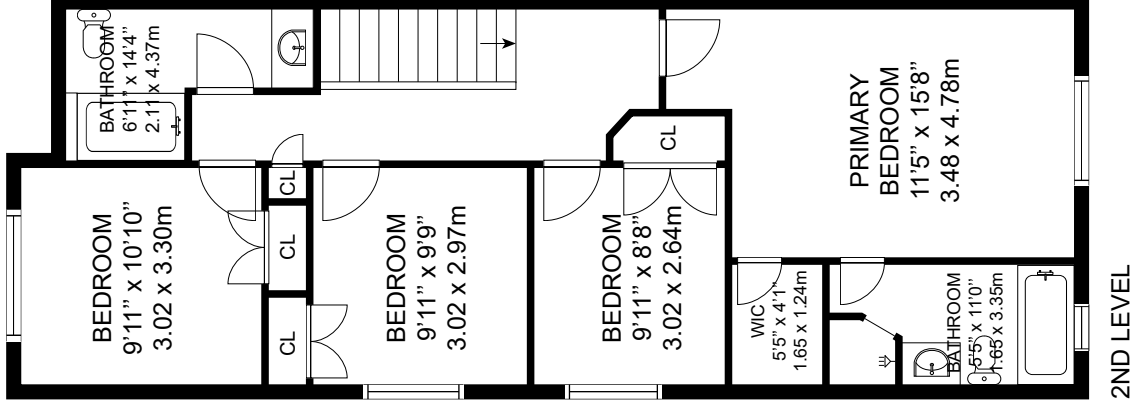

# 4 COATES AVE, YORK

GROSS INTERNAL AREA  
 LOWER LEVEL: 694 sq. ft, MAIN LEVEL: 900 sq. ft  
 2ND LEVEL: 898 sq. ft  
 TOTAL: 2492 sq. ft, 231 m<sup>2</sup>

MEASUREMENTS AND CALCULATIONS ARE APPROXIMATE. TO BE USED AS LAYOUT GUIDELINES AND ILLUSTRATIVE PURPOSES ONLY. ACTUAL MAY DIFFER.