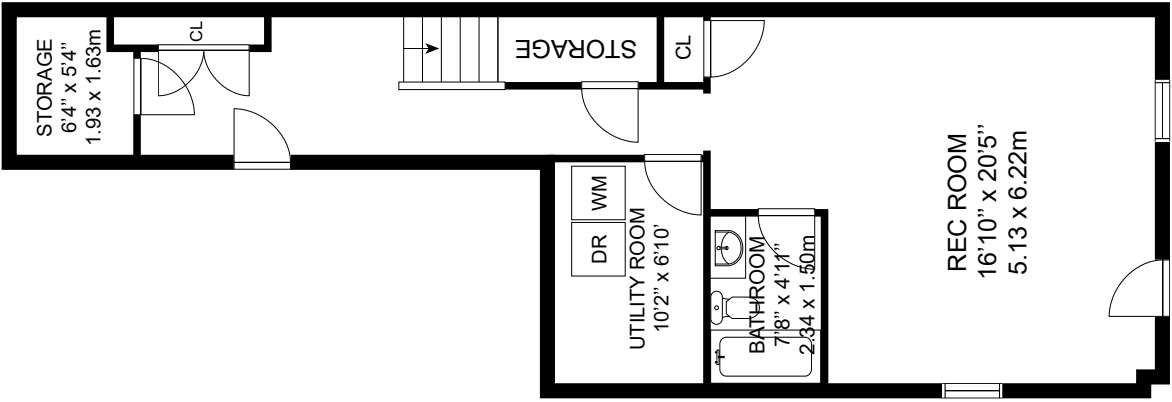

# 4 COATES AVE, YORK

GROSS INTERNAL AREA  
 LOWER LEVEL: 694 sq. ft, MAIN LEVEL: 900 sq. ft  
 2ND LEVEL: 898 sq. ft  
 TOTAL: 2492 sq. ft, 231 m<sup>2</sup>

MEASUREMENTS AND CALCULATIONS ARE APPROXIMATE. TO BE USED AS LAYOUT GUIDELINES AND ILLUSTRATIVE PURPOSES ONLY. ACTUAL MAY DIFFER.